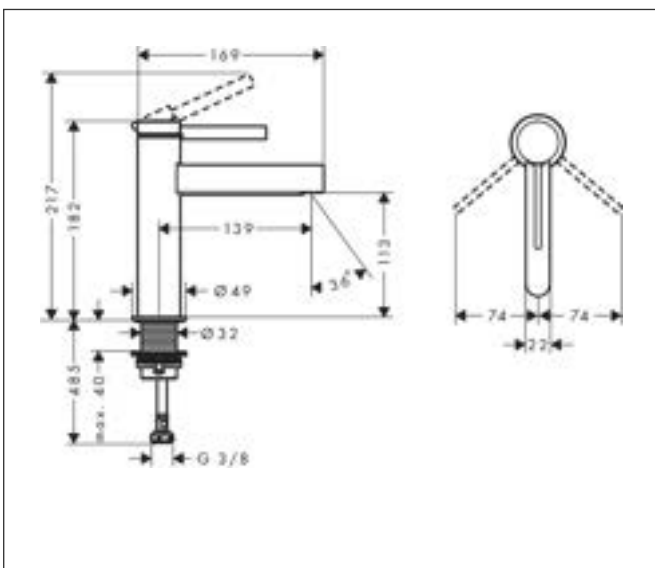

Drawing

Technology

Codes / Standards

- PA-IX 38082/IO