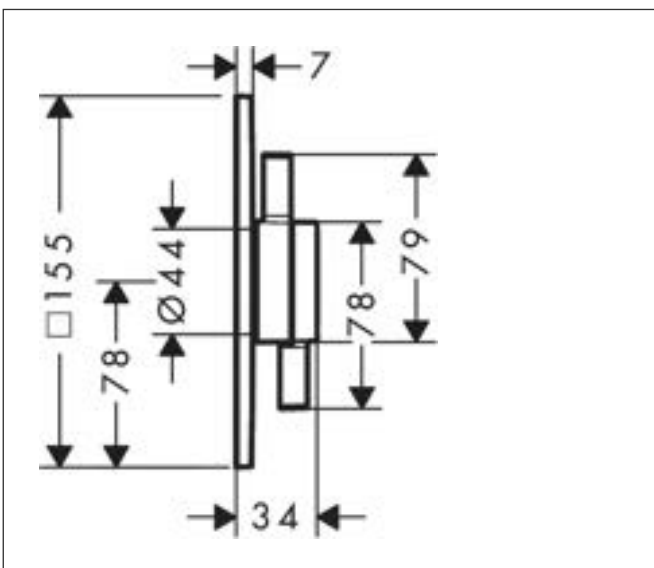

Drawing

Technology

Codes / Standards

- PIX 38566/IB