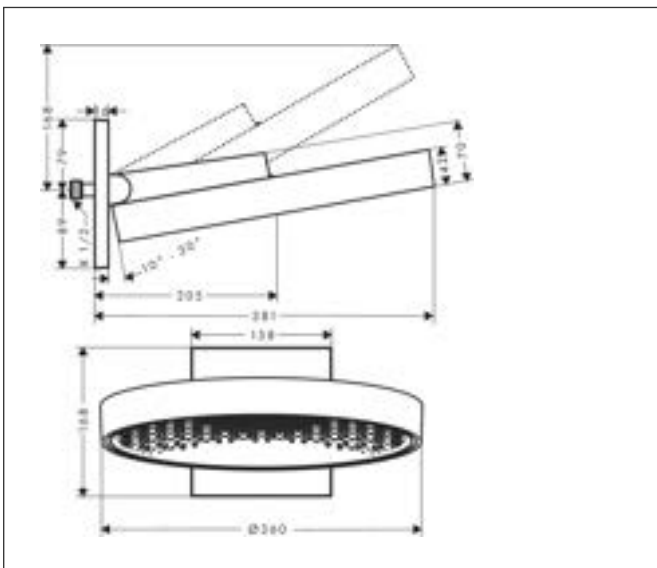

Drawing

Technology

Spray Types