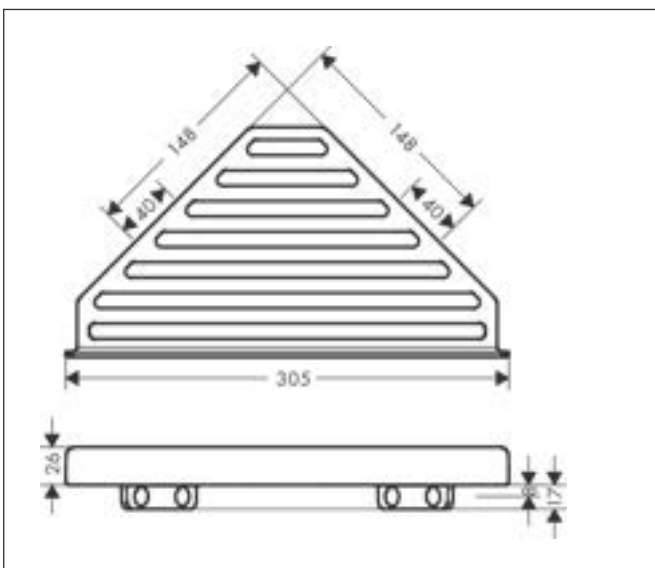

Brand hansgrohe
Art. Name **AddStoris** Corner basket
Art. Nr. 41741000
Surface Chrome
Pos. 38

Product picture

Features

- wall-mounted
- holder material: metal
- with mounting material
- concealed fastening
- drilling distance: 40 mm
- diameter drill hole: 6 mm
- can be used additional as a shelf

Drawing