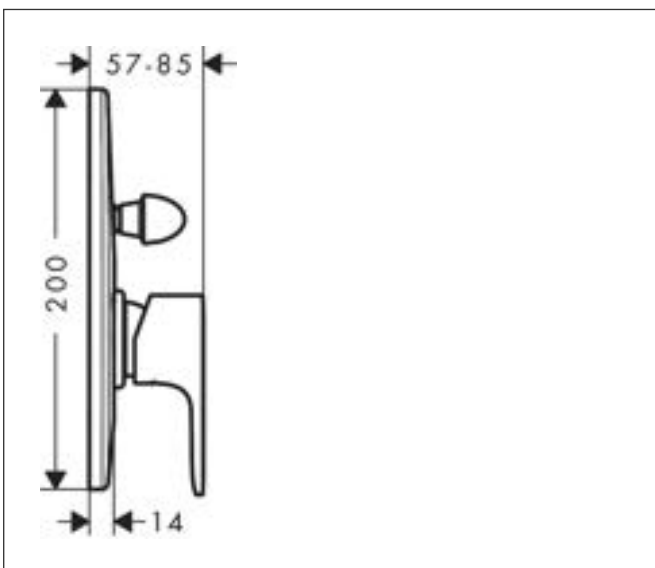

Drawing

Codes / Standards

- PIX 16997/IIDB