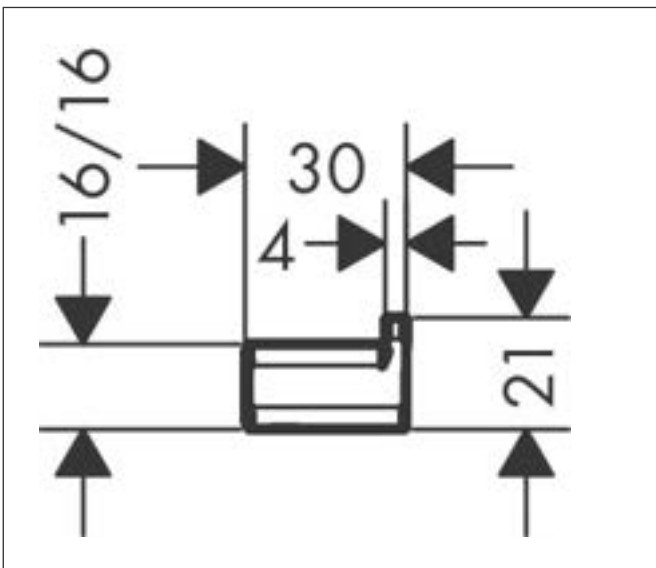

Brand hansgrohe
Art. Name **AddStoris** Towel hook
Art. Nr. 41742990
Surface Polished Gold Optic
Pos. 43

Product picture

Features

- wall-mounted
- material: metal
- with mounting material
- concealed fastening
- diameter drill hole: 6 mm

Drawing