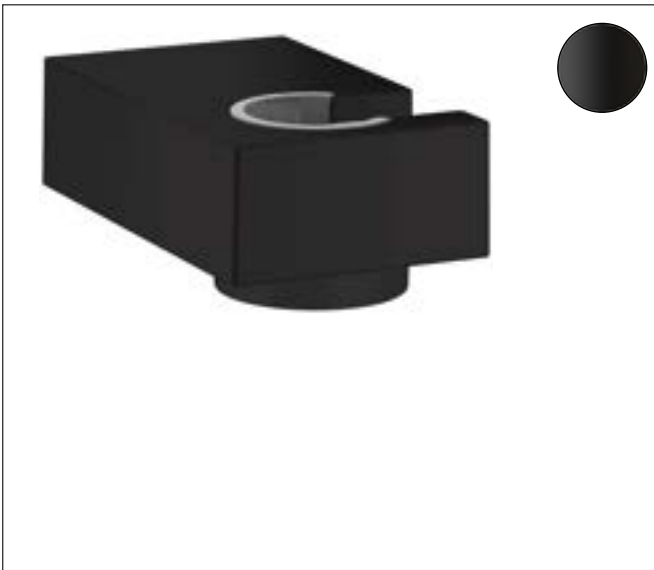

Brand hansgrohe
Art. Name Shower holder Porter E
Art. Nr. 28387670
Surface Matt Black
Pos. 26

Product picture