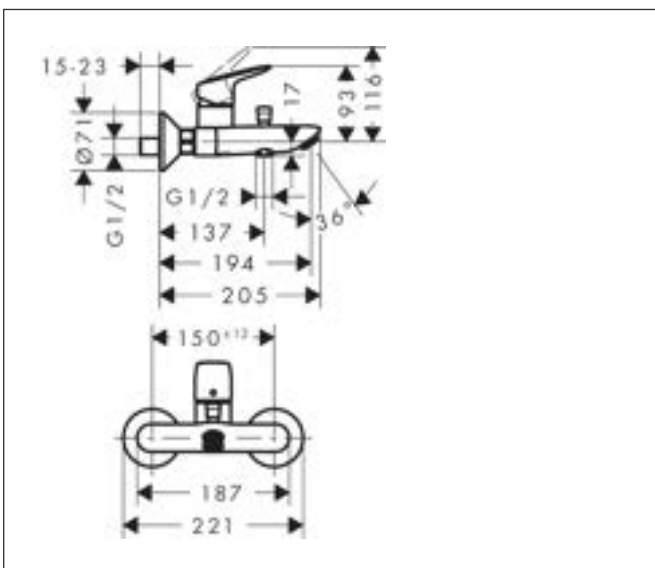

Drawing

Technology

Codes / Standards

- PA-IX 28116/ICB