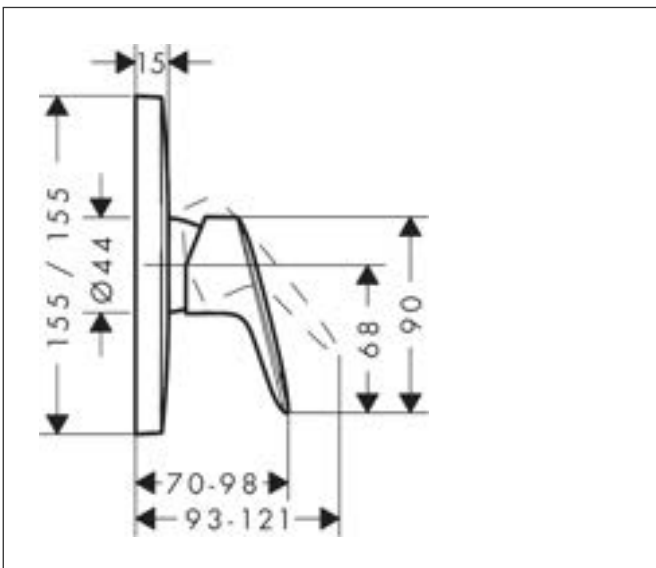

Drawing

Codes / Standards

- PA-IX 9710/IB