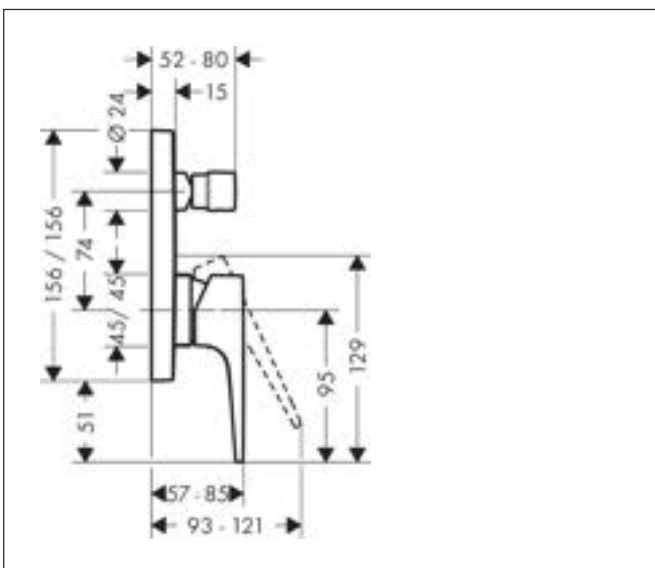

Drawing

Codes / Standards

- PA-IX 9709/ICC