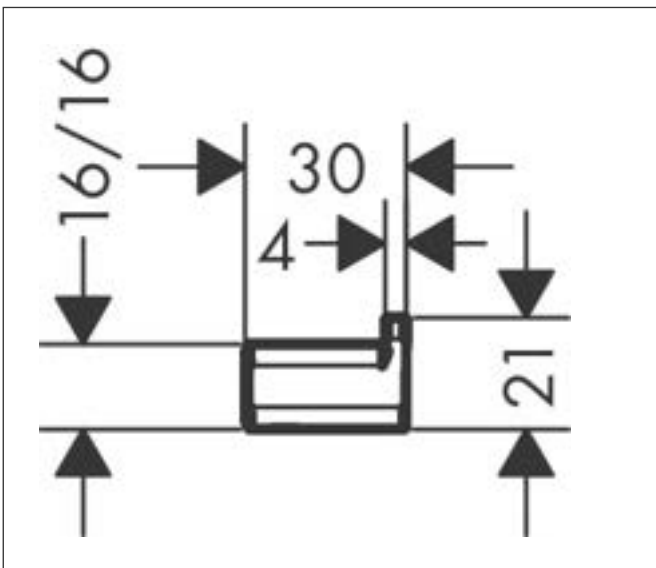

Brand hansgrohe
Art. Name **AddStoris** Towel hook
Art. Nr. 41742000
Surface Chrome
Pos. 39

Product picture

Features

- wall-mounted
- material: metal
- with mounting material
- concealed fastening
- diameter drill hole: 6 mm

Drawing