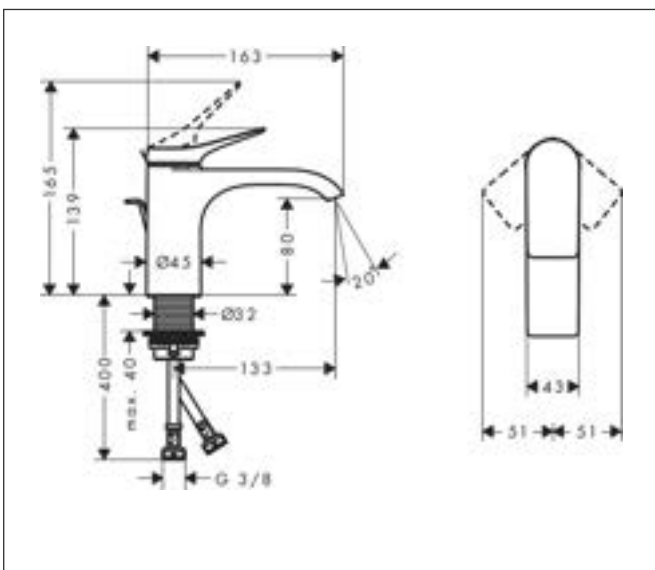

Drawing

Technology

Codes / Standards

- PA-IX 38139/IO