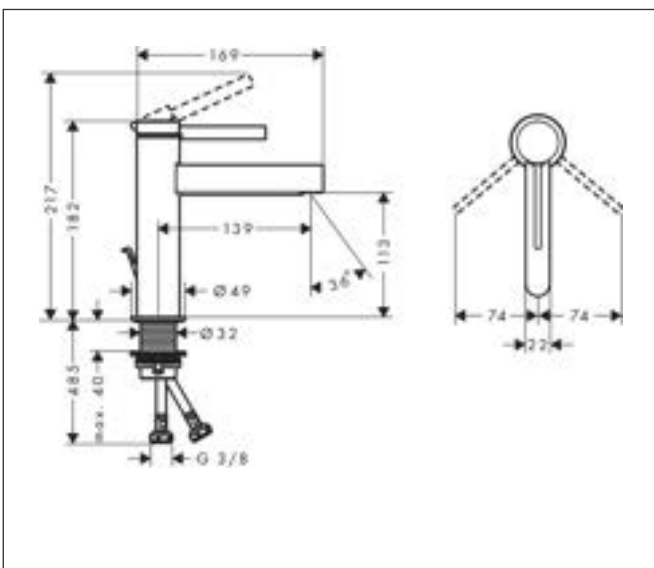

Drawing

Technology

Codes / Standards

- PA-IX 38082/IO