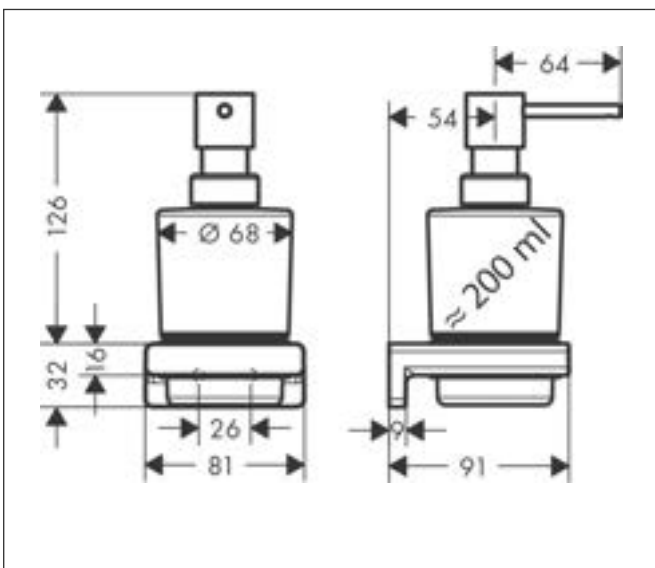

Brand hansgrohe
Art. Name **AddStoris** liquid soap dispenser
Art. Nr. 41745000
Surface Chrome
Pos. 46

Product picture

Features

- wall-mounted
- holder material: metal
- material container: matt glass
- type of soap: liquid soap
- filling capacity 200 ml
- dosage 2 ml
- with mounting material
- concealed fastening
- drilling distance: 26 mm
- diameter drill hole: 6 mm

Drawing