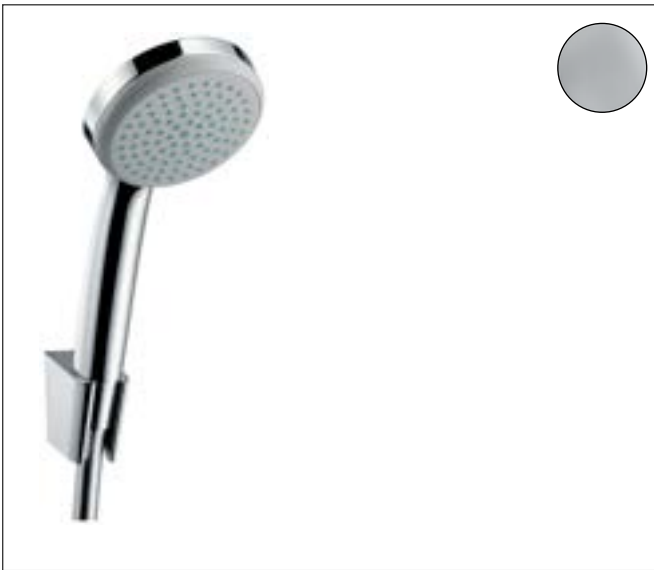

Product picture

Features

- plastic connection angle
- connection type: G 1/2
- for shower hoses with conical or cylindrical nut on both sides
- material cover: plastic

Drawing

Brand hansgrohe
 Art. Name **Croma 100** Shower holder set Mono with shower hose 125 cm
 Art. Nr. 27574000
 Surface Chrome
 Pos. 22

Product picture

Features

- consists of: hand shower, shower holder, shower hose
- shower head size: 100 mm
- integrated support function
- spray type: Rain
- maximum flow rate at 3 bar: 16 l/min
- minimum flow pressure: 1 bar
- operating pressure: min. 1 bar/max. 6 bar
- pivot connector prevents hose from tangling
- shower hose with conical nut on both ends
- shower holder made of plastic
- wall mounting: screw fastening
- rinseable screen seal