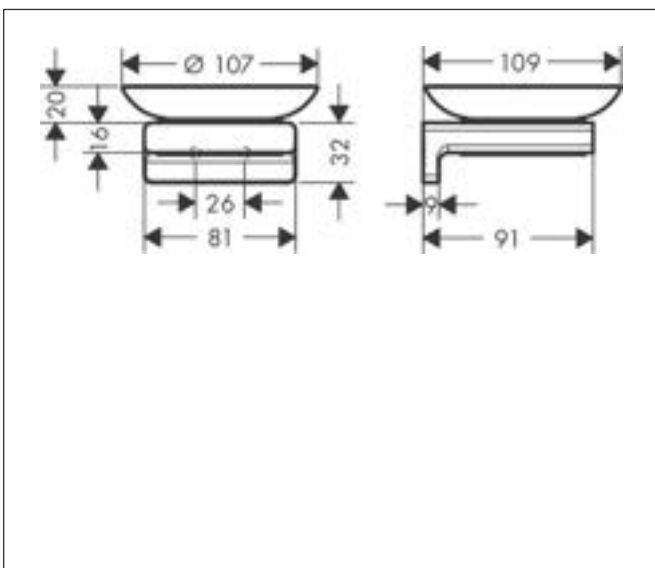

Drawing

Brand hansgrohe
 Art. Name **AddStoris** Soap dish
 Art. Nr. 41746000
 Surface Chrome
 Pos. 48

Product picture

Features

- wall-mounted
- material recess: matt glass
- holder material: metal
- with mounting material
- concealed fastening
- drilling distance: 26 mm
- diameter drill hole: 6 mm

Drawing

Brand hansgrohe
 Art. Name **AddStoris** Bath towel rail
 Art. Nr. 41747000
 Surface Chrome
 Pos. 49

Product picture

Features

- wall-mounted
- material: metal
- holder material: metal
- length: 648 mm
- with mounting material
- drilling distance: 626 mm
- diameter drill hole: 6 mm
- concealed fastening