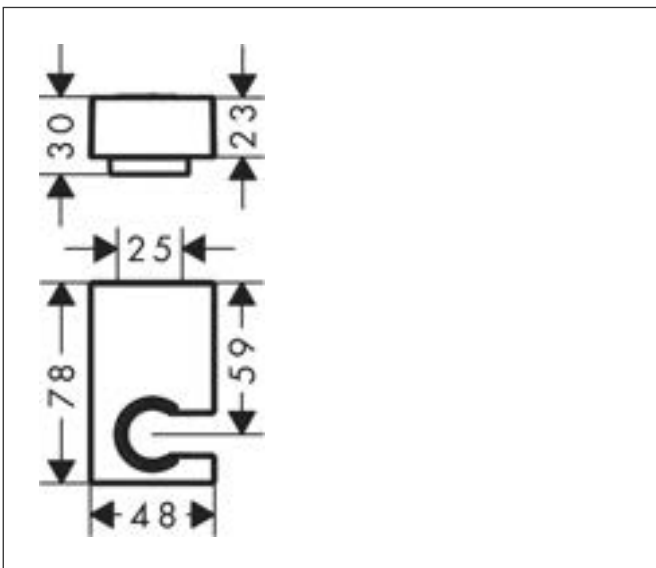

Brand hansgrohe
Art. Name Shower holder Porter E
Art. Nr. 28387000
Surface Chrome
Pos. 25

Product picture

Features

- fixed holding position
- material: metal

Drawing