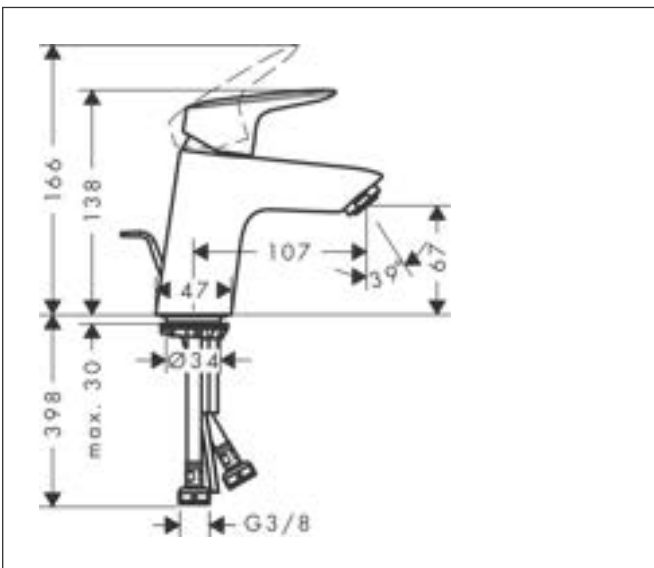

Brand hansgrohe
Art. Name **Logis** Single lever basin mixer 70 with pop-up waste set
Art. Nr. 71070000
Surface Chrome
Pos. 64

Product picture

Features

- consists of: single lever basin mixer, waste set
- ComfortZone: 70
- projection: 107 mm
- spout height: 67 mm
- handle variant: lever handle
- spray type: normal spray
- maximum flow rate at 3 bar: 5 l/min
- ceramic cartridge
- temperature limitation adjustable
- suitable for continuous flow water heaters
- pop-up waste set G 1 1/4
- material waste set: synthetic
- connection type: G 3/8 connections
- connection dimension: DN15
- EU taxonomy: max. 6 l/min - Substantial Contribution (SC) possible

Drawing

Technology