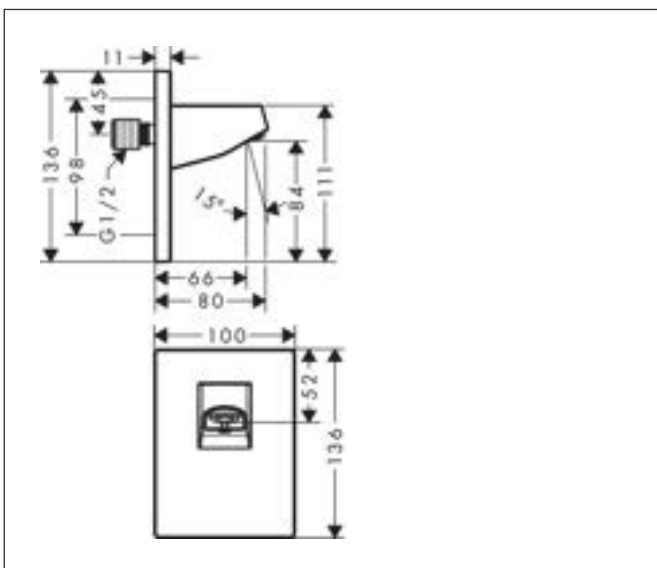

Drawing

Brand hansgrohe
 Art. Name **Pulsify S** Overhead shower 260 2jet with wall connector
 Art. Nr. 24150670
 Surface Matt Black
 Pos. 4

Product picture

Features

- consists of: overhead shower, wall connector
- shower head size: 260 mm
- spray type: PowderRain, Intense PowderRain
- Fast Drain empties the overhead shower from an angle of 10°
- ball-joint: ball-joint for easy angle adjustment, variable from 15 - 36°
- material spray disc: plastic
- spray disc surface: graphite
- maximum flow rate at 3 bar: 11,3 l/min
- flow rate PowderRain spray (at 3 bar): 11,3 l/min
- flow rate Intense PowderRain (at 3 bar): 7,2 l/min
- function from: 6,3 l/min
- minimum flow pressure: 1,4 bar
- overhead shower removable for cleaning
- installation: wall-mounted - based on iBox
- connection type: basic set
- suitable for continuous flow water heaters