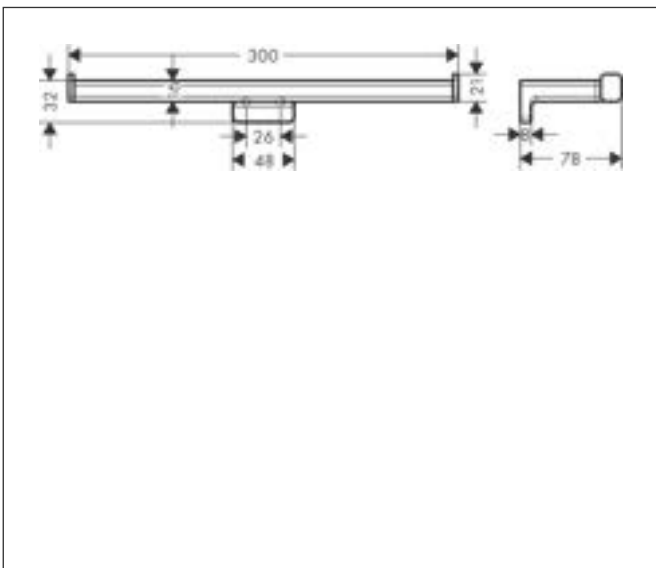

Brand hansgrohe
Art. Name **AddStoris** Toilet paper holder double
Art. Nr. 41748000
Surface Chrome
Pos. 51

Product picture

Features

- wall-mounted
- material: metal
- with mounting material
- concealed fastening
- drilling distance: 26 mm
- diameter drill hole: 6 mm
- for 2 paper rolls

Drawing