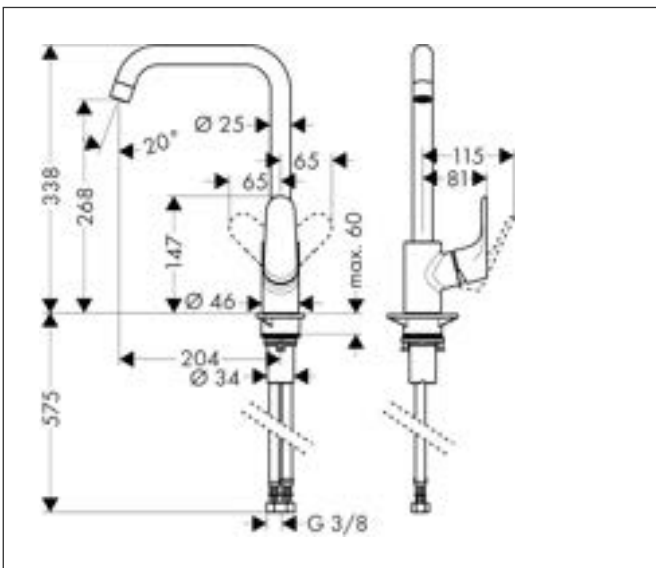

Drawing

Technology

Spray Types

Codes / Standards

- PIX 6993/IA