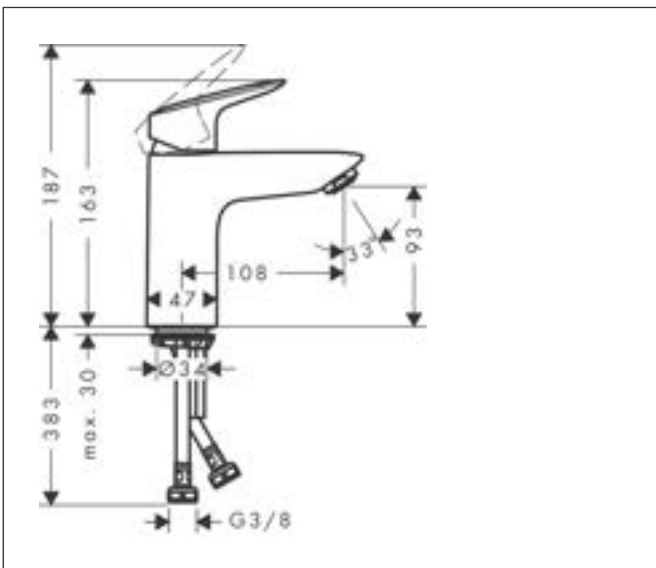

Brand hansgrohe
Art. Name **Logis** Single lever basin mixer 100 without waste set
Art. Nr. 71101000
Surface Chrome
Pos. 65

Product picture

Features

- ComfortZone: 100
- projection: 108 mm
- spout height: 93 mm
- handle variant: lever handle
- spray type: normal spray
- maximum flow rate at 3 bar: 5 l/min
- ceramic cartridge
- temperature limitation adjustable
- suitable for continuous flow water heaters
- connection type: G 3/8 connections
- connection dimension: DN15
- EU taxonomy: max. 6 l/min - Substantial Contribution (SC) possible

Drawing

Technology