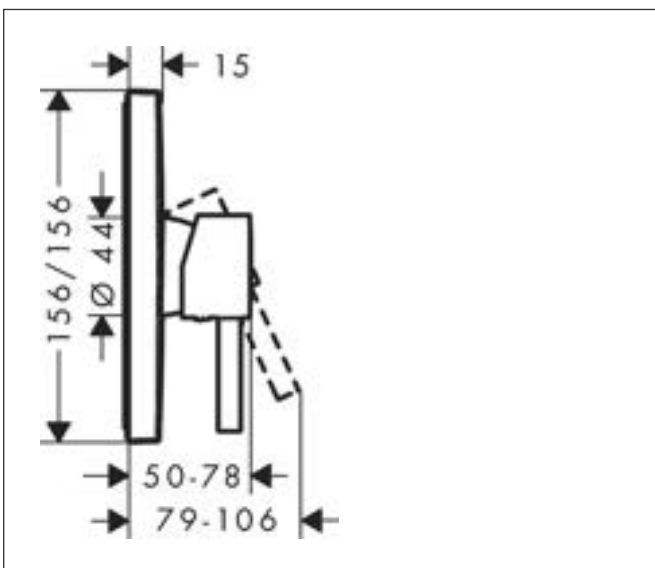

Drawing

Codes / Standards

- PA-IX 9710/IB