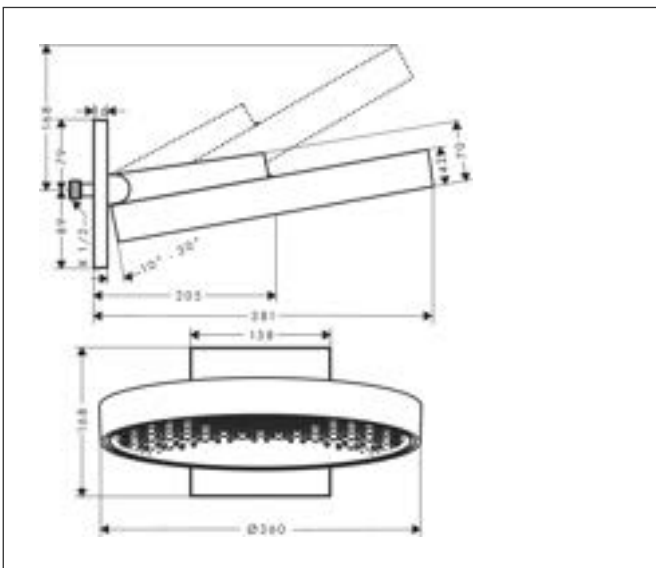

Drawing

Technology

Spray Types