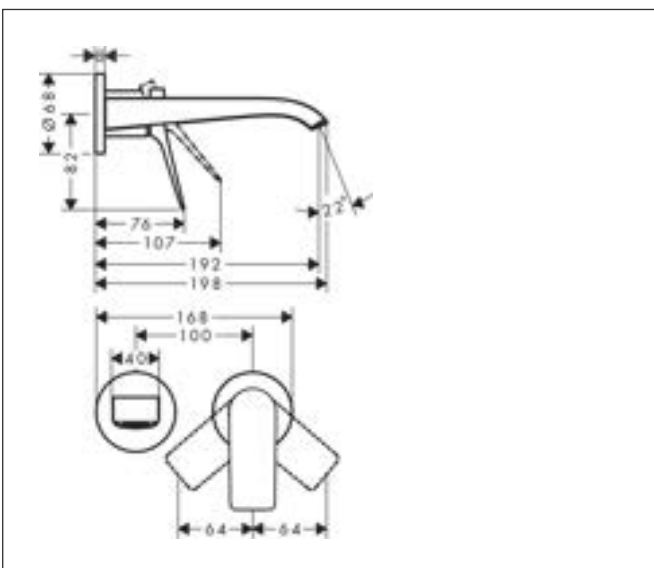

Drawing

Technology

Codes / Standards

- PA-IX 38064/IO