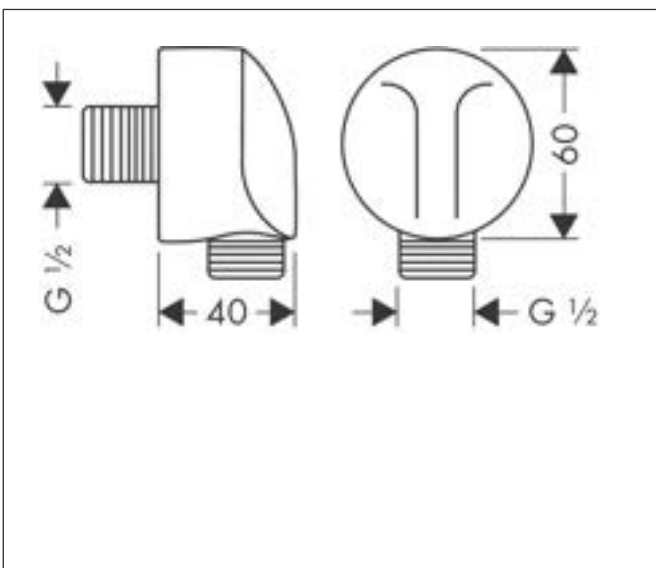

Brand hansgrohe
Art. Name **FixFit** Wall outlet E without non-return valve
Art. Nr. 27454000
Surface Chrome
Pos. 19

Product picture

Features

- plastic connection angle
- connection type: G 1/2
- for shower hoses with conical or cylindrical nut on both sides
- material cover: plastic

Drawing