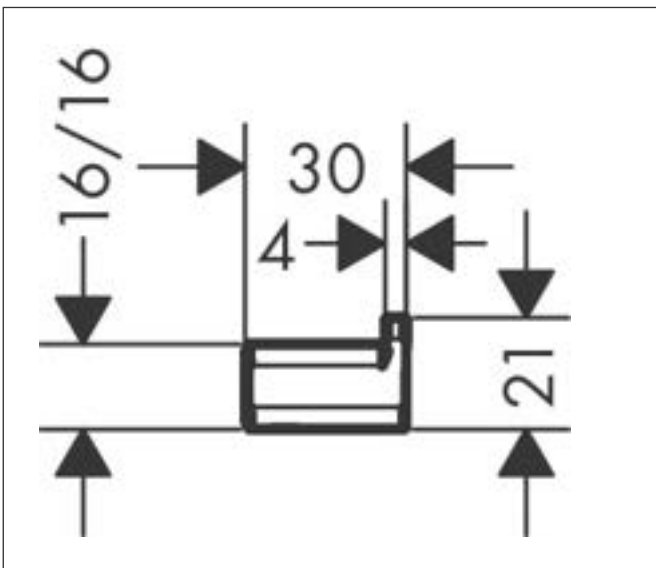

Brand hansgrohe
Art. Name **AddStoris** Towel hook
Art. Nr. 41742340
Surface Brushed Black Chrome
Pos. 41

Product picture

Features

- wall-mounted
- material: metal
- with mounting material
- concealed fastening
- diameter drill hole: 6 mm

Drawing