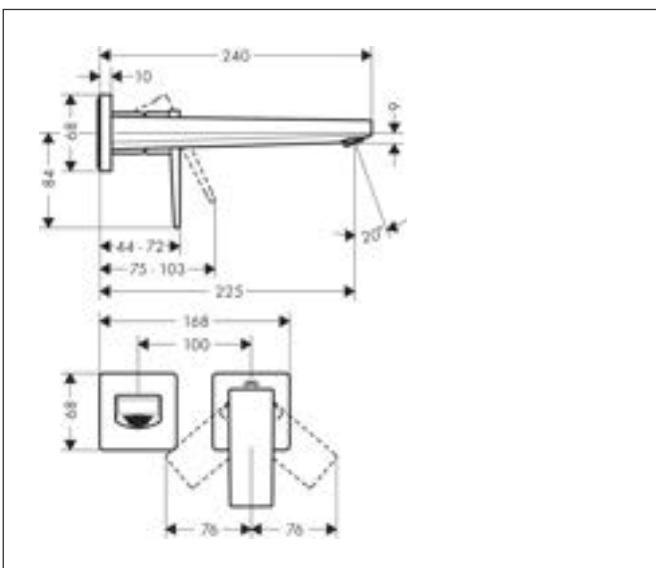

Drawing

Codes / Standards

- PA-IX 7302/IO

Technology