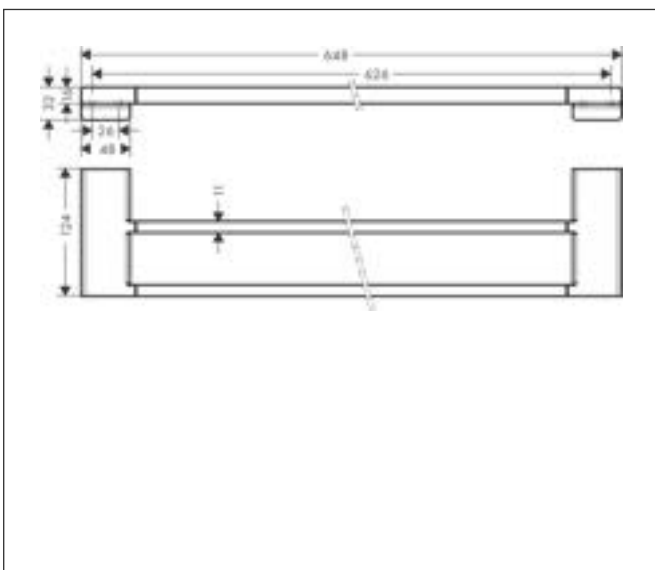

Brand hansgrohe
Art. Name **AddStoris** Double bath towel rail
Art. Nr. 41743000
Surface Chrome
Pos. 44

Product picture

Features

- wall-mounted
- material: metal
- holder material: metal
- length: 648 mm
- with mounting material
- drilling distance: 626 mm
- diameter drill hole: 6 mm
- concealed fastening

Drawing