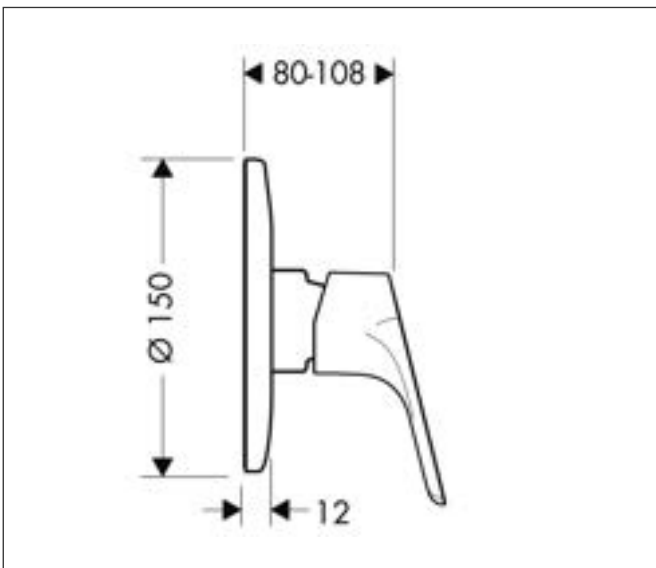

Brand hansgrohe
Art. Name **Focus** Single lever shower mixer for concealed installation
Art. Nr. 31967000
Surface Chrome
Pos. 31

Product picture

Features

- 1 function
- maximum flow rate at 3 bar: 29 l/min
- number of handles: single lever
- min. operating pressure: 1 bar
- max. operating pressure: 10 bar
- connection type: basic set

Drawing