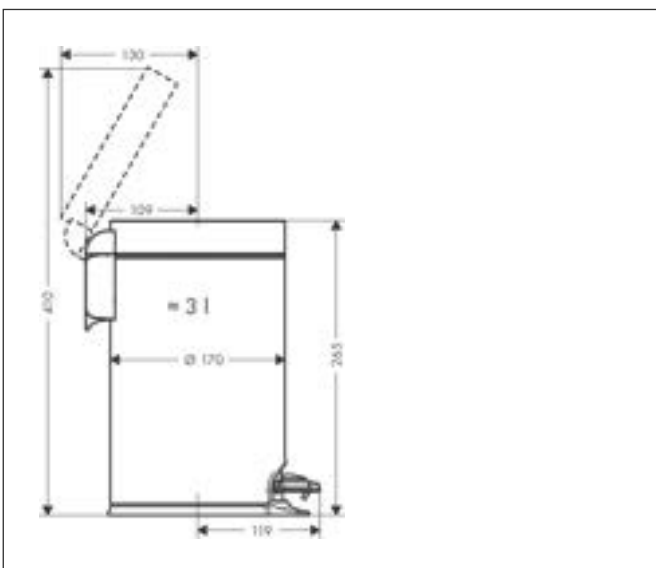

Brand hansgrohe
Art. Name **AddStoris** Pedal Bin
Art. Nr. 41775000
Surface Chrome
Pos. 63

Product picture

Features

- free-standing
- material: metal, plastic
- material recess: plastic
- capacity: 3 l
- with removable insert
- softclose function guarantees a quiet closing of the lid

Drawing