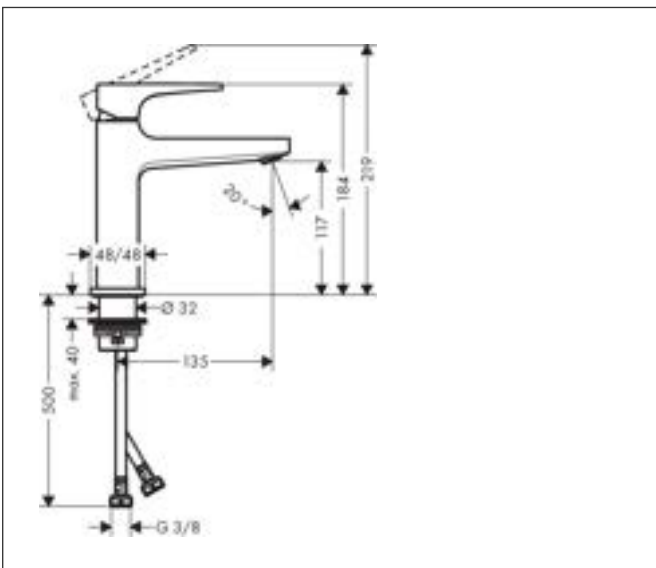

Drawing

Technology

Codes / Standards

- PA-IX 7295/IO