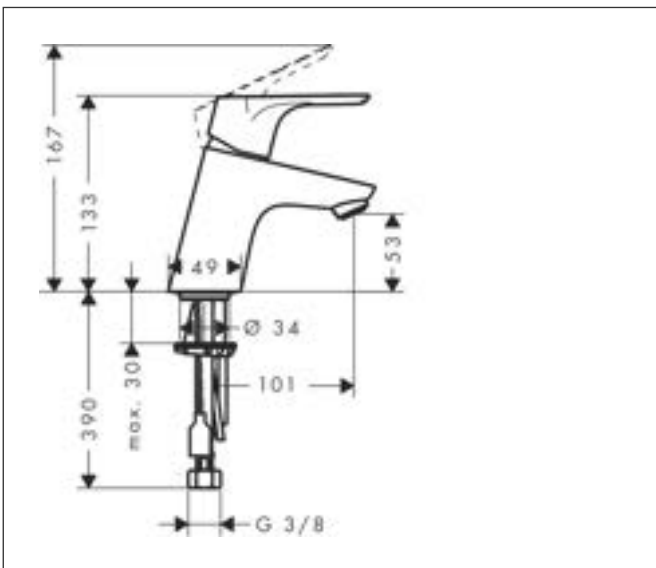

Brand hansgrohe
Art. Name **Focus** Single lever basin mixer 70 without waste set
Art. Nr. 31733000
Surface Chrome
Pos. 27

Product picture

Features

- ComfortZone: 70
- projection: 101 mm
- spout height: 53 mm
- handle variant: lever handle
- spray type: normal spray
- maximum flow rate at 3 bar: 5 l/min
- ceramic cartridge
- temperature limitation adjustable
- suitable for continuous flow water heaters
- connection type: G 3/8 connections
- connection dimension: DN15
- EU taxonomy: max. 6 l/min - Substantial Contribution (SC) possible

Drawing

Technology