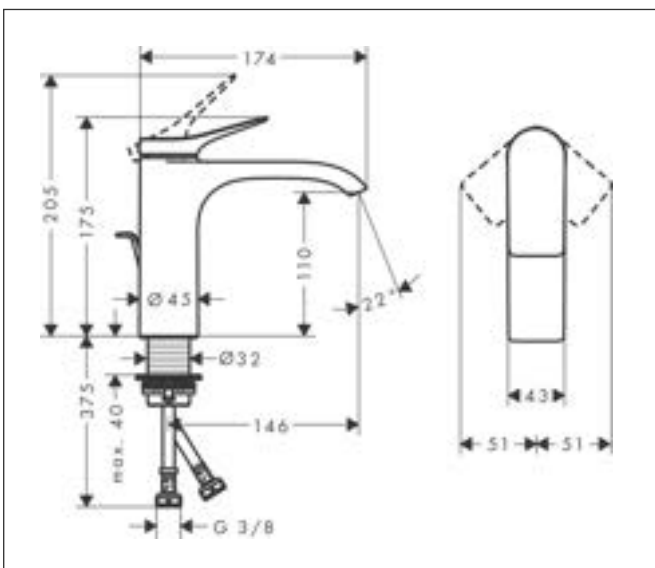

Drawing

Technology

Codes / Standards

- PA-IX 38139/IO