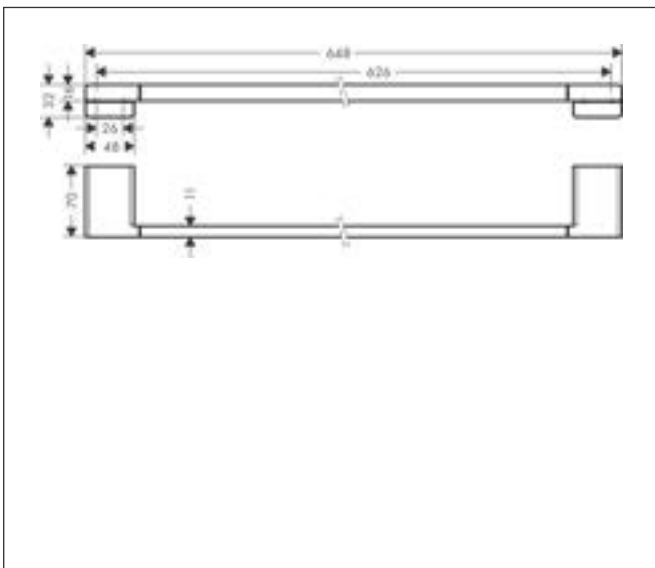

Brand hansgrohe
Art. Name **AddStoris** Bath towel rail
Art. Nr. 41747670
Surface Matt Black
Pos. 50

Product picture

Features

- wall-mounted
- material: metal
- holder material: metal
- length: 648 mm
- with mounting material
- drilling distance: 626 mm
- diameter drill hole: 6 mm
- concealed fastening

Drawing