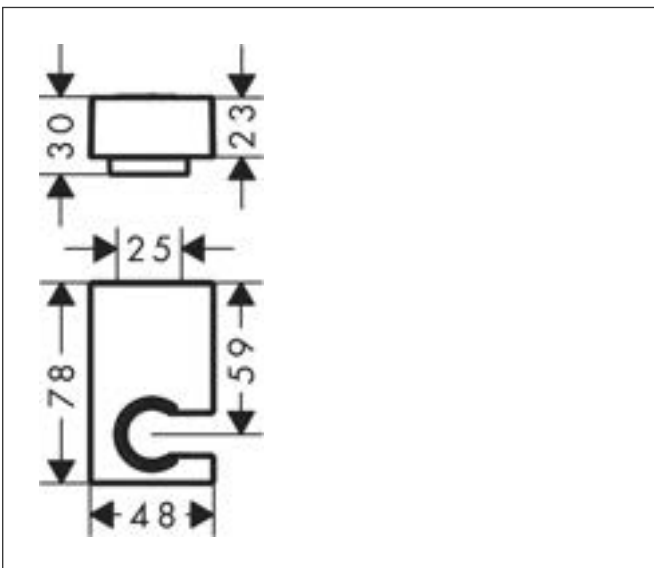

Brand hansgrohe
Art. Name Shower holder Porter E
Art. Nr. 28387670
Surface Matt Black
Pos. 26

Product picture

Features

- fixed holding position
- material: metal

Drawing