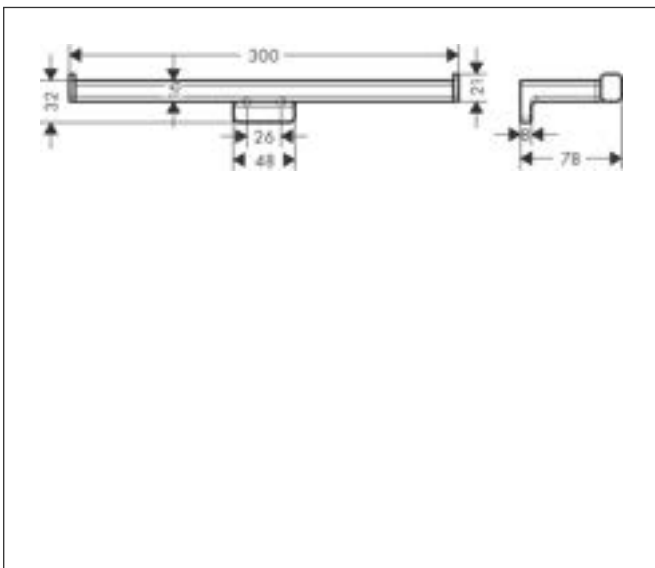

Drawing

Brand hansgrohe
 Art. Name **AddStoris** Toothbrush tumbler
 Art. Nr. 41749000
 Surface Chrome
 Pos. 53

Product picture

Features

- wall-mounted
- material: metal, matt glass
- holder material: metal
- with mounting material
- concealed fastening
- drilling distance: 26 mm
- diameter drill hole: 6 mm