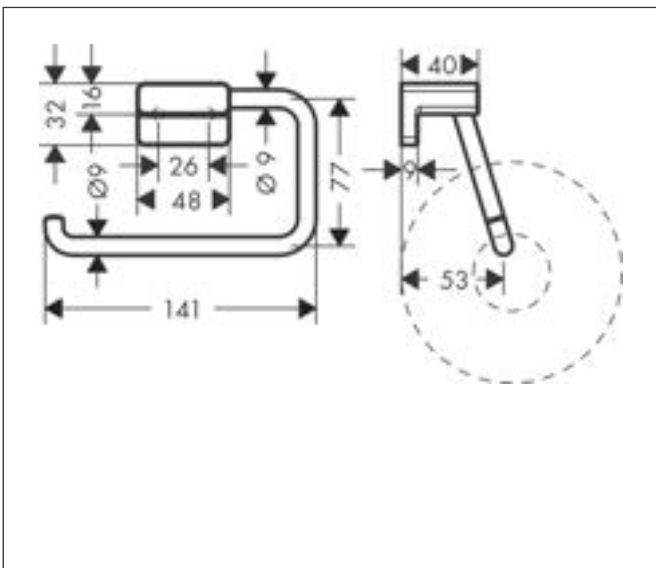

Brand hansgrohe
Art. Name **AddStoris** Toilet paper holder
Art. Nr. 41771000
Surface Chrome
Pos. 61

Product picture

Features

- wall-mounted
- material: metal
- with mounting material
- concealed fastening
- drilling distance: 26 mm
- diameter drill hole: 6 mm

Drawing