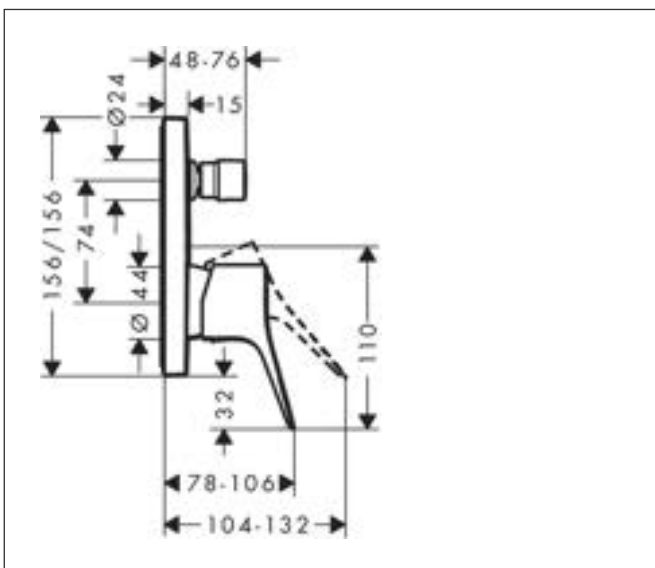

Drawing

Codes / Standards

- PA-IX 38141 /IIDB