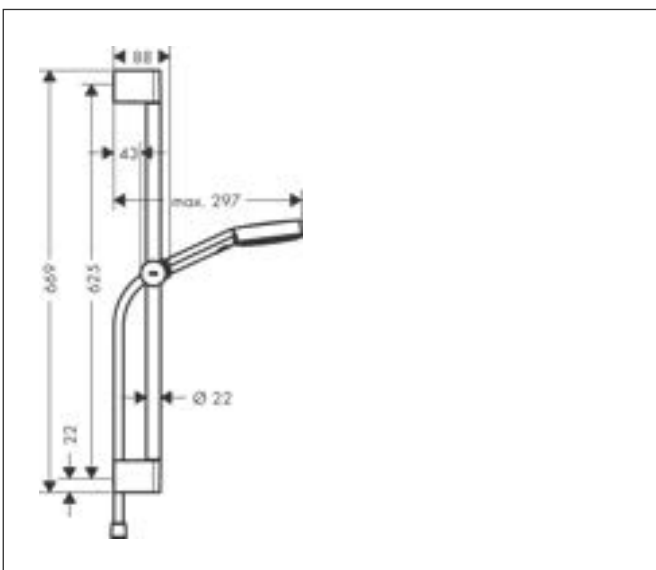

Drawing

Technology

Spray Types