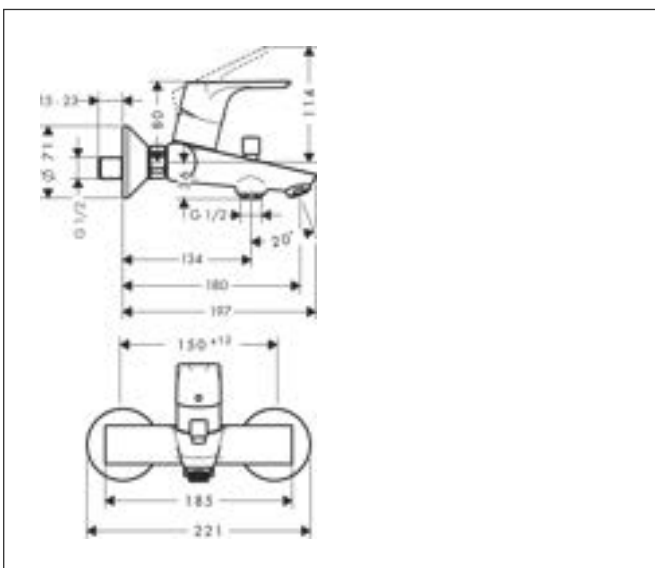

Drawing

Technology

Codes / Standards

- PA-IX 18906/IICB