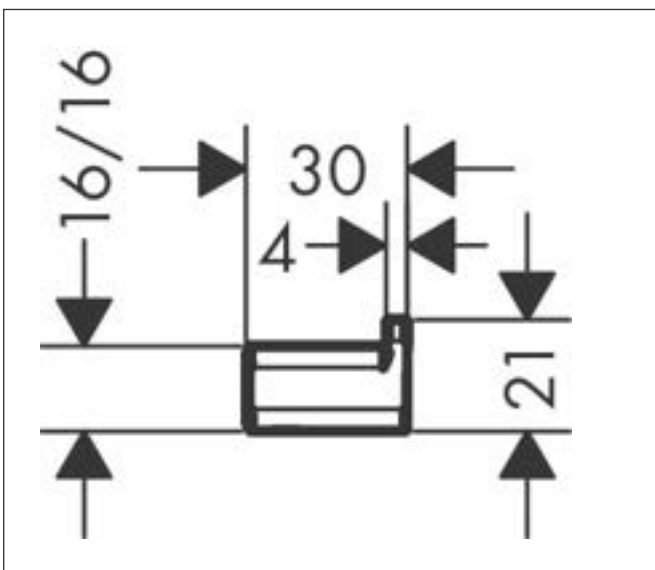

Brand hansgrohe
Art. Name **AddStoris** Towel hook
Art. Nr. 41742140
Surface Brushed Bronze
Pos. 40

Product picture

Features

- wall-mounted
- material: metal
- with mounting material
- concealed fastening
- diameter drill hole: 6 mm

Drawing