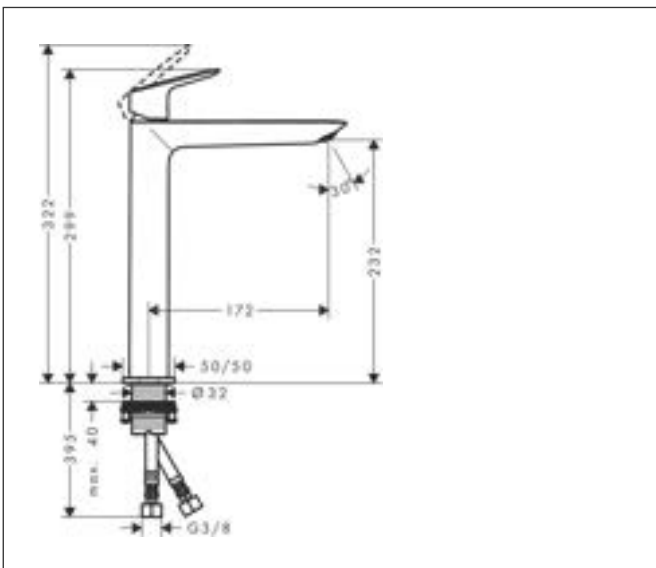

Drawing

Technology

Codes / Standards

- PA-IX 38074/IO