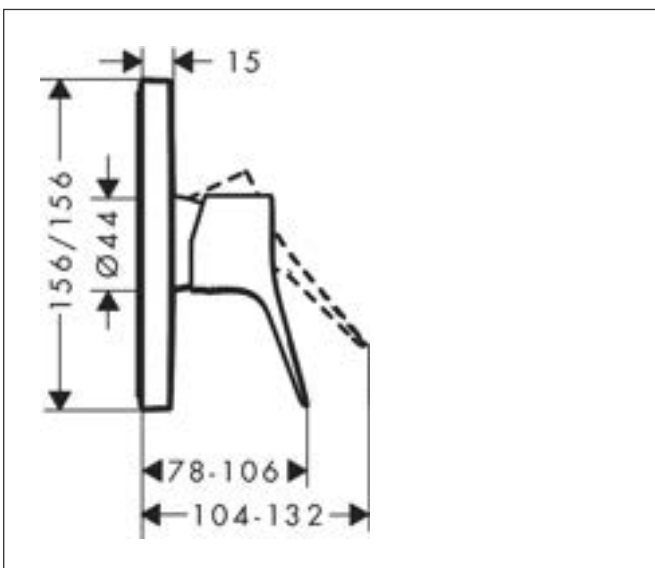

Drawing

Codes / Standards

- PA-IX 9710/IB