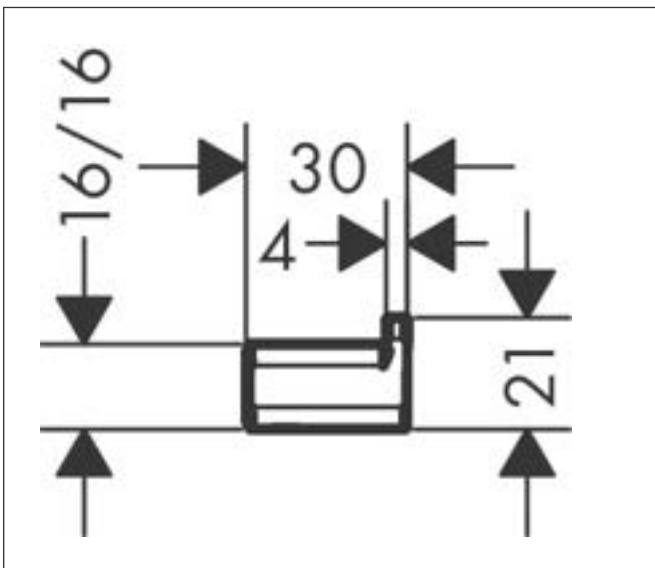

Brand hansgrohe
Art. Name **AddStoris** Towel hook
Art. Nr. 41742700
Surface Matt White
Pos. 42

Product picture

Features

- wall-mounted
- material: metal
- with mounting material
- concealed fastening
- diameter drill hole: 6 mm

Drawing