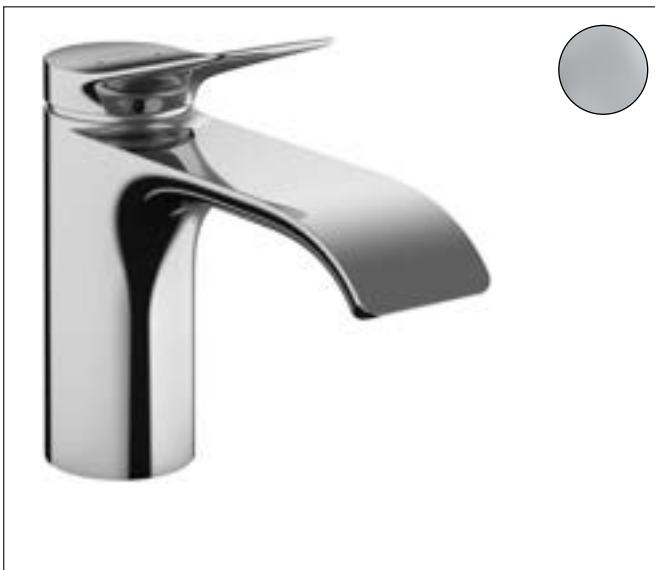

Drawing

Technology

Codes / Standards

- PA-IX 38613/IO

Brand hansgrohe
 Art. Name **Vivenis** Single lever basin mixer 80 with pop-up waste set
 Art. Nr. 75010000
 Surface Chrome
 Pos. 86

Product picture

Features