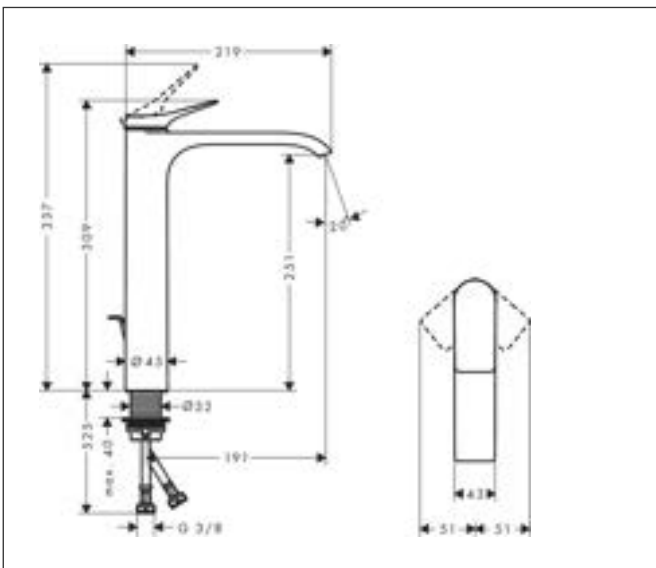

Drawing

Technology

Codes / Standards

- PA-IX 38139/IO