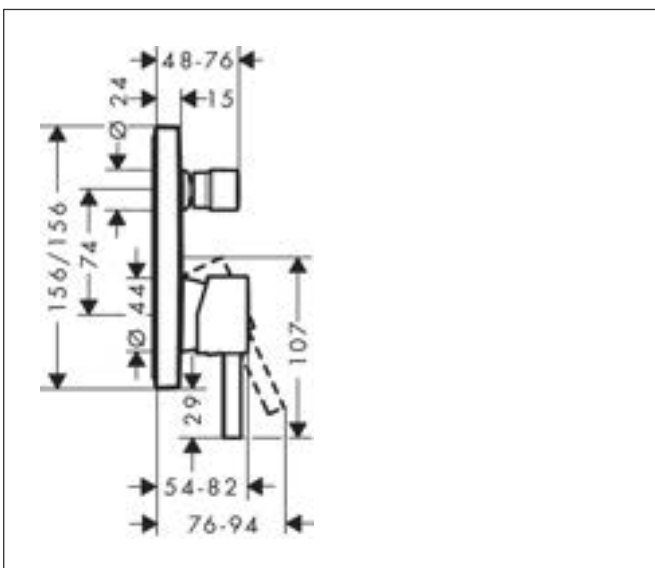

Drawing

Codes / Standards

- PA-IX 38141 /IIDB