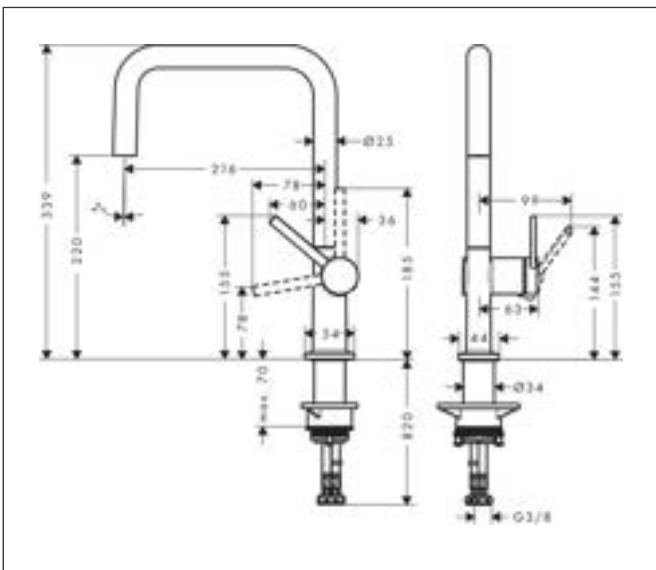

Drawing

Technology

Spray Types

Codes / Standards

- PIX 29739/IO