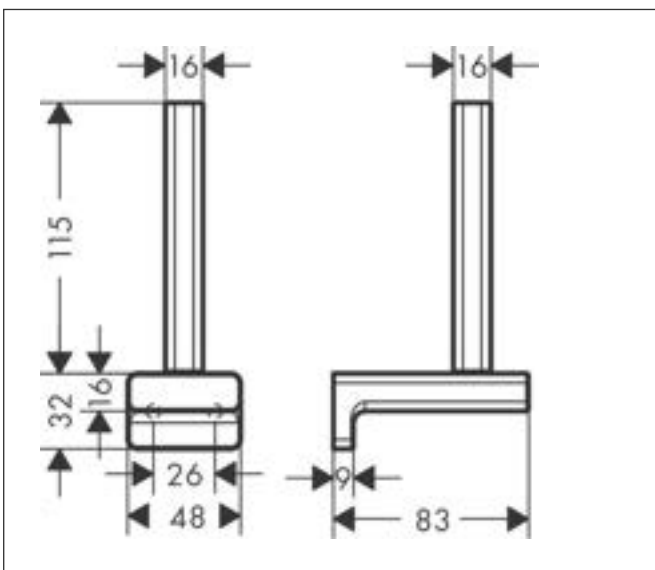

Brand hansgrohe
Art. Name **AddStoris** Spare roll holder
Art. Nr. 41756000
Surface Chrome
Pos. 60

Product picture

Features

- wall-mounted
- material: metal
- with mounting material
- concealed fastening
- drilling distance: 26 mm
- diameter drill hole: 6 mm

Drawing