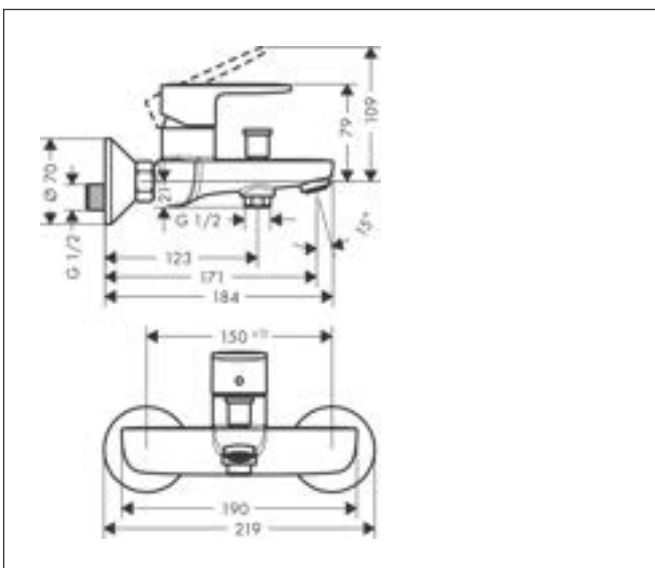

Drawing

Technology

Codes / Standards

- PA-IX 38135/IIDB