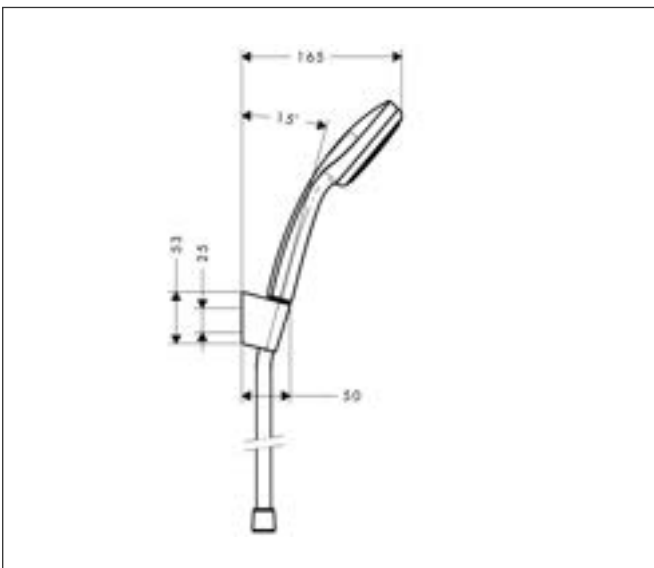

Drawing

Technology

Spray Types