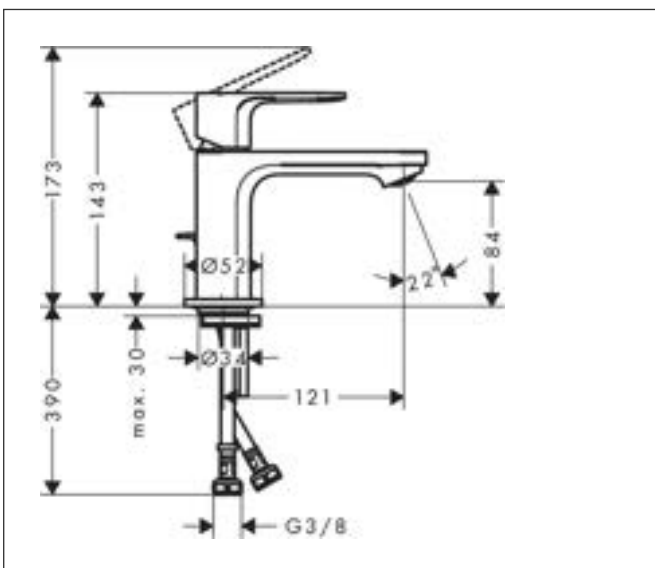

Drawing

Technology

Codes / Standards

- PA-IX 38265/IO