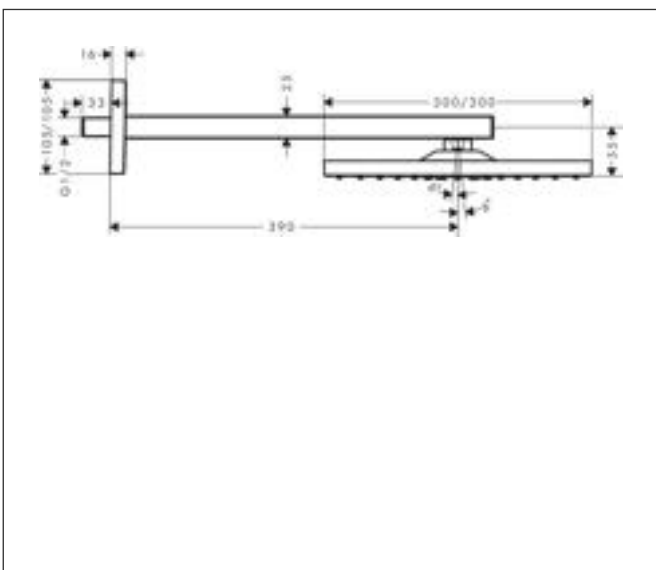

Drawing

Technology

Spray Types

Codes / Standards

- P-IX 29790/IIB