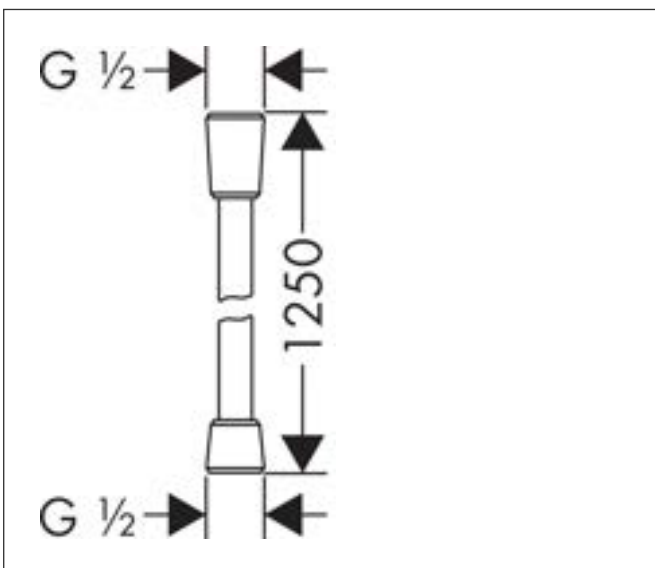

Brand hansgrohe
Art. Name **Isiflex** Shower hose 125 cm
Art. Nr. 28272670
Surface Matt Black
Pos. 24

Product picture

Features

- high-quality shower hose
- with plastic coating, easy to clean
- shower hose length: 1.25 m
- pivot connector prevents hose from tangling
- kink-protected
- nuts shower hose: conical nut on both ends
- connection thread: G 1/2

Drawing