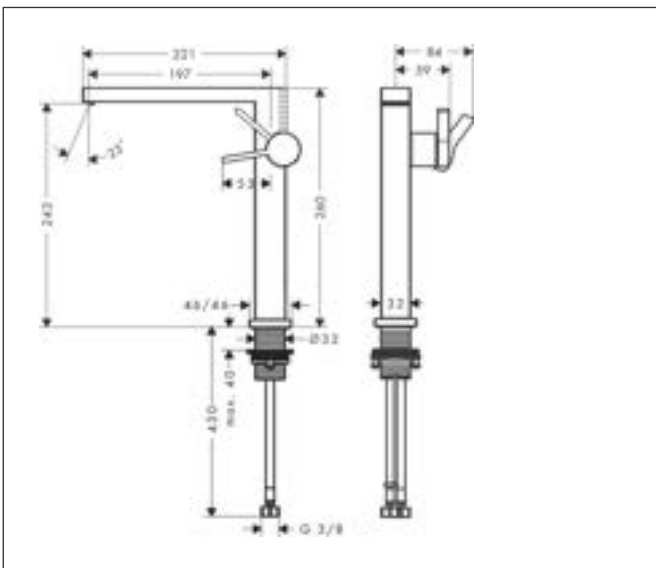

Drawing

Technology

Codes / Standards

- PA-IX 38613/IO