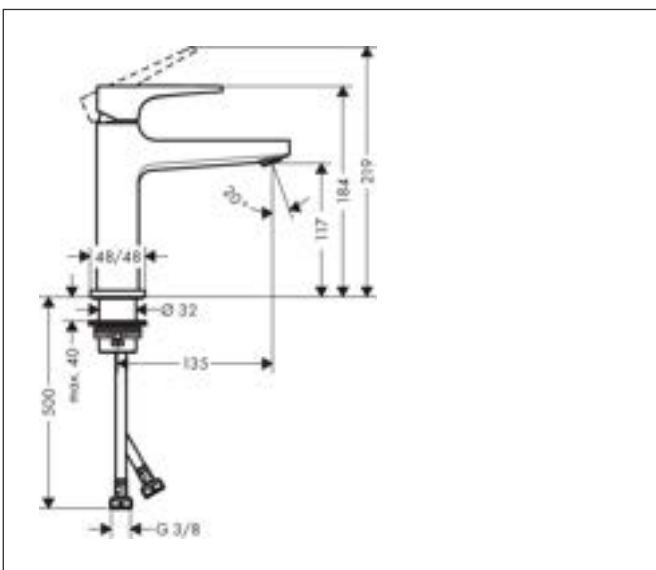

Drawing

Technology

Codes / Standards

- PA-IX 7295/IO