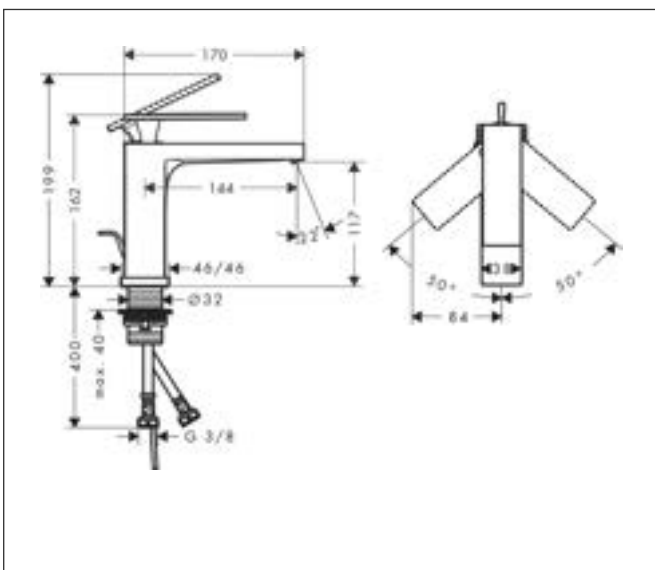

Drawing

Technology

Codes / Standards

- PA-IX 38541/IO