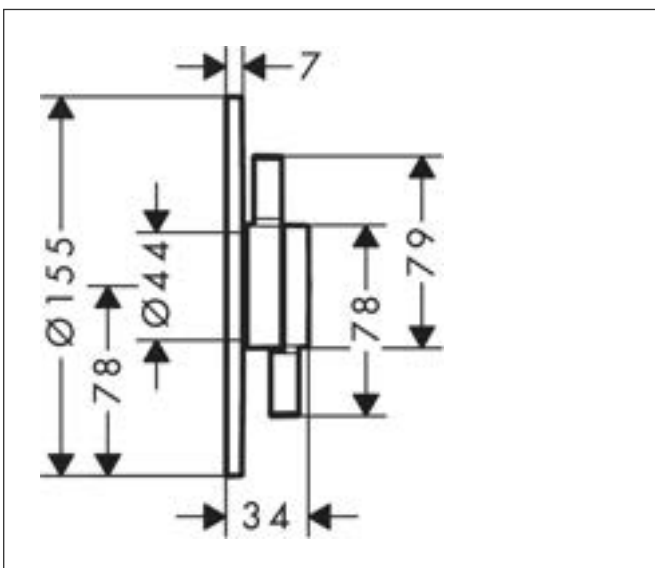

Drawing

Technology

Codes / Standards

- PIX 38566/IB