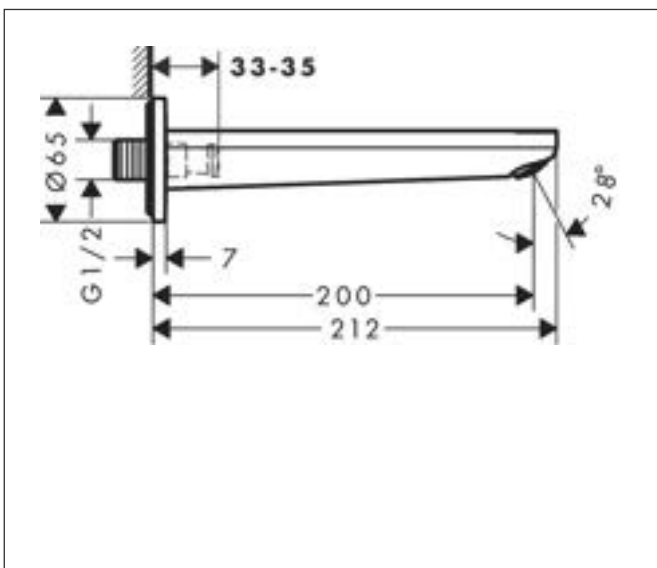

Drawing

Technology

Codes / Standards

- PIX 38269/ID