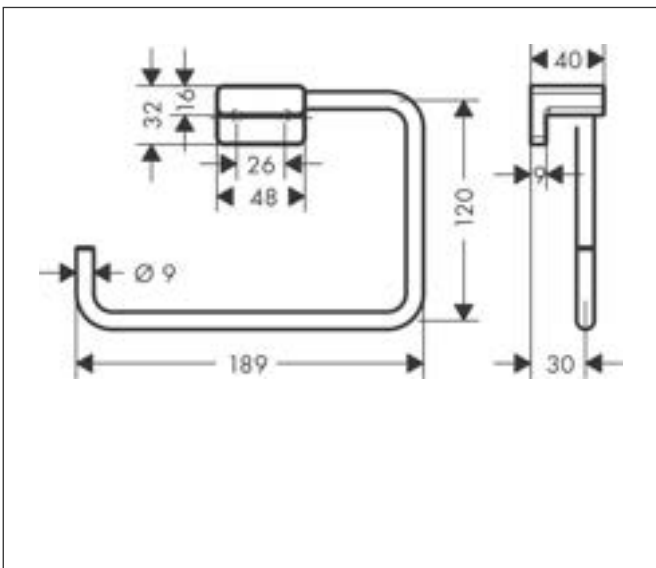

Brand hansgrohe
Art. Name **AddStoris** Towel ring
Art. Nr. 41754000
Surface Chrome
Pos. 59

Product picture

Features

- wall-mounted
- material: metal
- swivelling
- with mounting material
- concealed fastening
- drilling distance: 26 mm
- diameter drill hole: 6 mm

Drawing