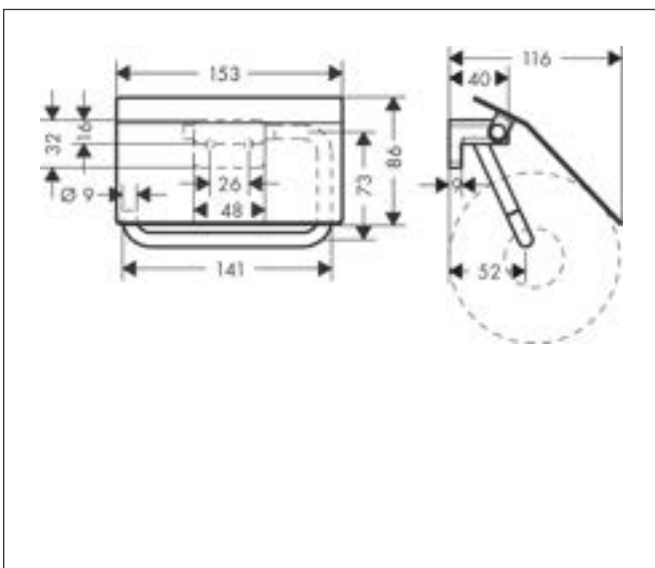

Drawing

Brand hansgrohe
 Art. Name **AddStoris** Towel ring
 Art. Nr. 41754000
 Surface Chrome
 Pos. 59

Product picture

Features

- wall-mounted
- material: metal
- swivelling
- with mounting material
- concealed fastening
- drilling distance: 26 mm
- diameter drill hole: 6 mm