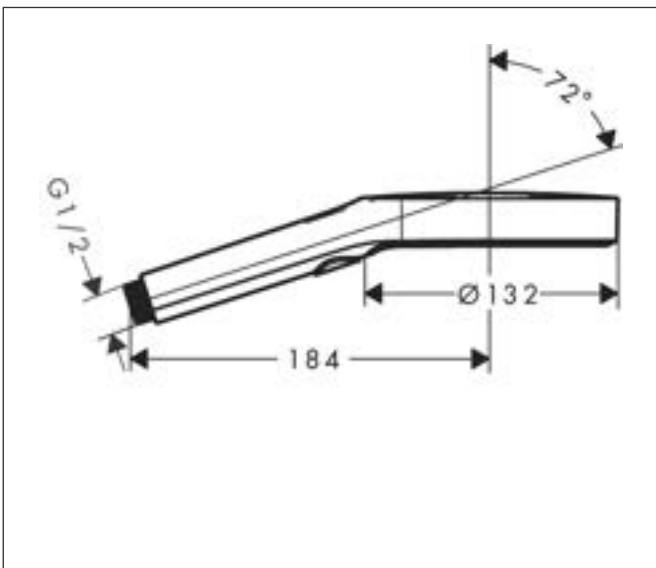

Drawing

Technology

Spray Types

Codes / Standards

- P-IX 29719/IB