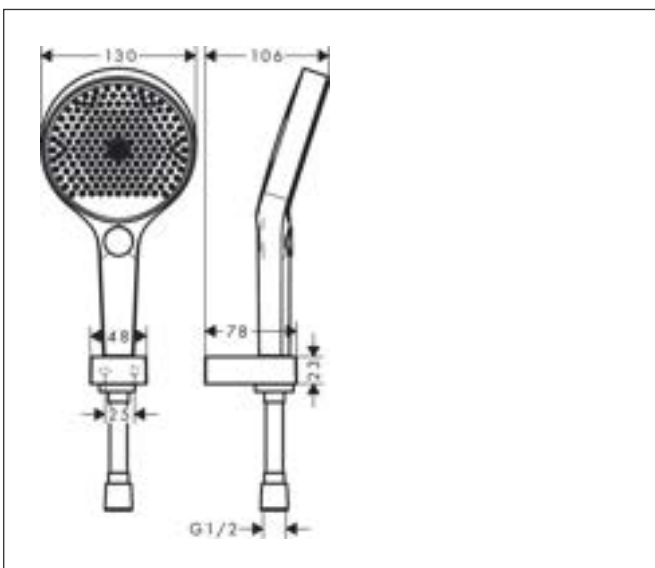

Drawing

Technology

Spray Types