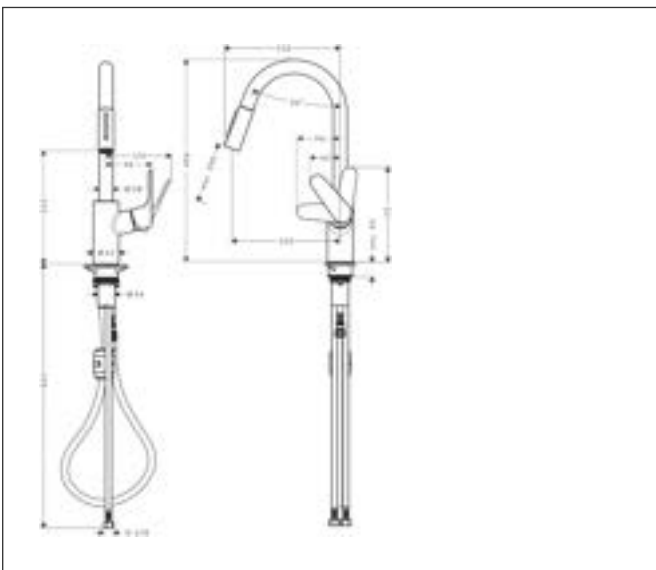

Drawing

Technology

Spray Types