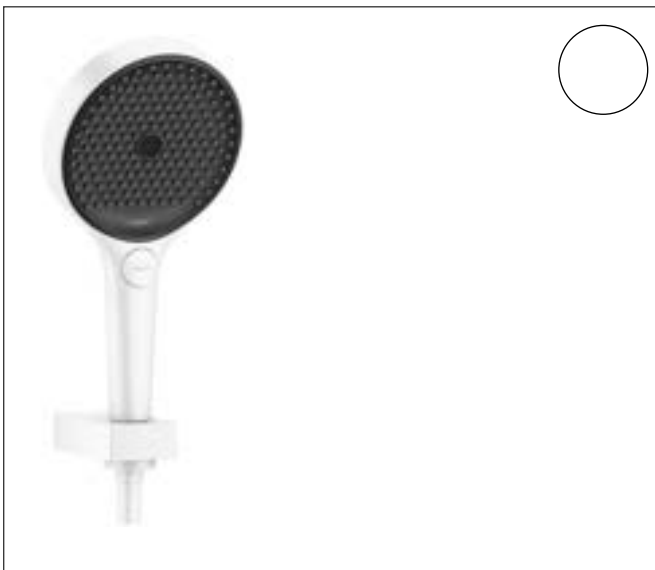

Drawing

Technology

Spray Types

Brand hansgrohe
 Art. Name **Rainfinity** Shower holder set 130 3jet with shower hose 125 cm
 Art. Nr. 26852700
 Surface Matt White
 Pos. 16

Product picture

Features

- consists of: hand shower, shower holder, shower hose
- shower head size: 130 mm
- integrated support function
- spray type: PowderRain, Intense PowderRain, MonoRain
- convenient spray selection via Select button
- maximum flow rate at 3 bar: 14 l/min
- minimum flow pressure: 1 bar
- operating pressure: min. 1 bar/max. 6 bar
- pivot connector prevents hose from tangling
- shower hose with conical nut on both ends
- wall supports of metal
- wall mounting: screw fastening
- rinseable screen seal