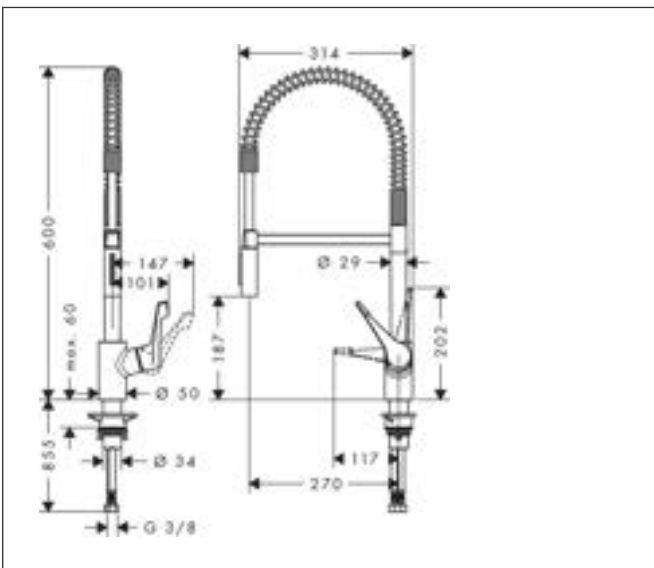

Drawing

Features

- ComfortZone 190
- swivel range 360°
- normal spray, shower spray
- lockable shower spray, spray returns through pressing spray diverter
- connection dimension: DN15
- maximum flow rate at 3 bar: 10 l/min
- ceramic cartridge with Eco handle position for a reduced flowrate by up to 50%
- connection type: G 3/8 connections
- temperature limitation adjustable
- integrated non-return valve
- suitable for continuous flow water heaters

Technology

Spray Types