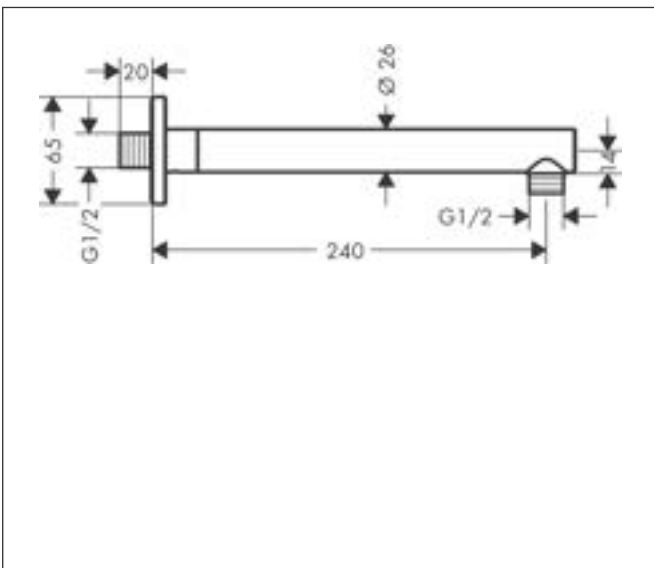

Brand hansgrohe
Art. Name **Vernis Shape** Shower arm 24 cm
Art. Nr. 26405670
Surface Matt Black
Pos. 12

Product picture

Features

- length: 240 mm
- shaft Ø: 26 mm
- installation type: exposed installation
- material: brass
- version: 90° angle
- connection type: G 1/2

Drawing