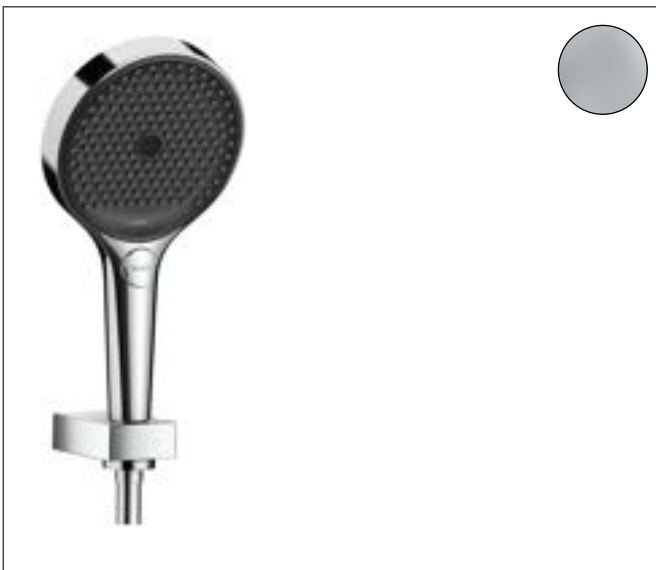

Drawing

Technology

Spray Types

Brand hansgrohe
 Art. Name **Clubmaster** Overhead shower 85 3jet EcoSmart with shower arm
 Art. Nr. 26606000
 Surface Chrome
 Pos. 14

Product picture

Features

- consists of: overhead shower, shower arm
- shower head size: 85 mm
- spray type: normal spray, Soft spray, Massage spray
- ball-joint: overhead shower angle adjustable
- material spray disc: plastic
- spray disc surface: grey
- shower arm length 165 mm
- maximum flow rate at 3 bar: 9 l/min
- flow rate soft spray (at 3 bar): 9 l/min
- flow rate normal spray (at 3 bar): 9 l/min
- flow rate massage spray (at 3 bar): 9 l/min
- minimum flow pressure: 2 bar
- installation: wall
- connection thread G 1/2
- connection dimension: DN15
- suitable for continuous flow water heaters

Drawing

Technology

Spray Types

Brand hansgrohe
 Art. Name **Rainfinity** Shower holder set 130 3jet with shower hose 125 cm
 Art. Nr. 26852000
 Surface Chrome
 Pos. 15

Product picture

Features

- consists of: hand shower, shower holder, shower hose
- shower head size: 130 mm
- integrated support function
- spray type: PowderRain, Intense PowderRain, MonoRain
- convenient spray selection via Select button
- maximum flow rate at 3 bar: 14 l/min
- minimum flow pressure: 1 bar
- operating pressure: min. 1 bar/max. 6 bar
- pivot connector prevents hose from tangling
- shower hose with conical nut on both ends
- wall supports of metal
- wall mounting: screw fastening
- rinseable screen seal