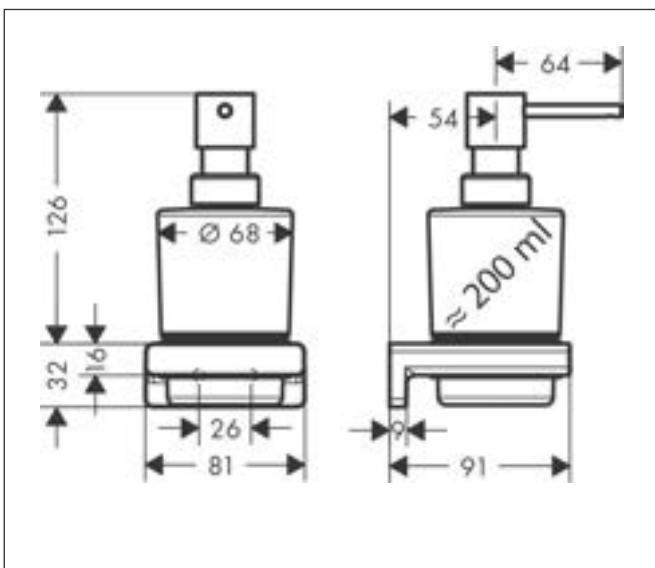

Drawing

Brand hansgrohe
 Art. Name **AddStoris** Soap dish
 Art. Nr. 41746000
 Surface Chrome
 Pos. 48

Product picture

Features

- wall-mounted
- material recess: matt glass
- holder material: metal
- with mounting material
- concealed fastening
- drilling distance: 26 mm
- diameter drill hole: 6 mm