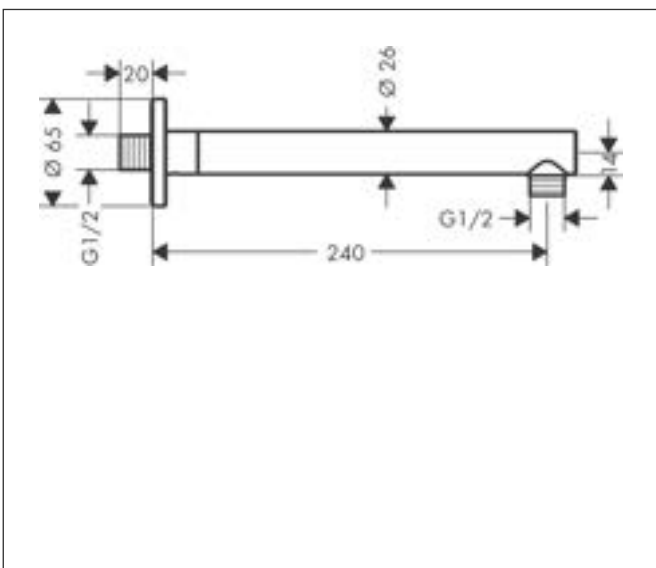

Brand hansgrohe
Art. Name **Vernis Blend** Shower arm 24 cm
Art. Nr. 27809000
Surface Chrome
Pos. 23

Product picture

Features

- length: 240 mm
- shaft Ø: 26 mm
- installation type: exposed installation
- material: brass
- version: 90° angle
- connection type: G 1/2

Drawing