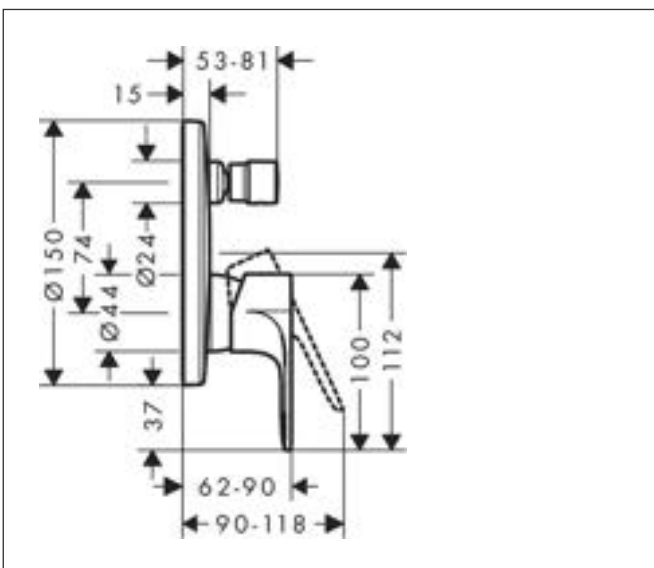

Drawing

Codes / Standards

- PA-IX 38260/IIDB