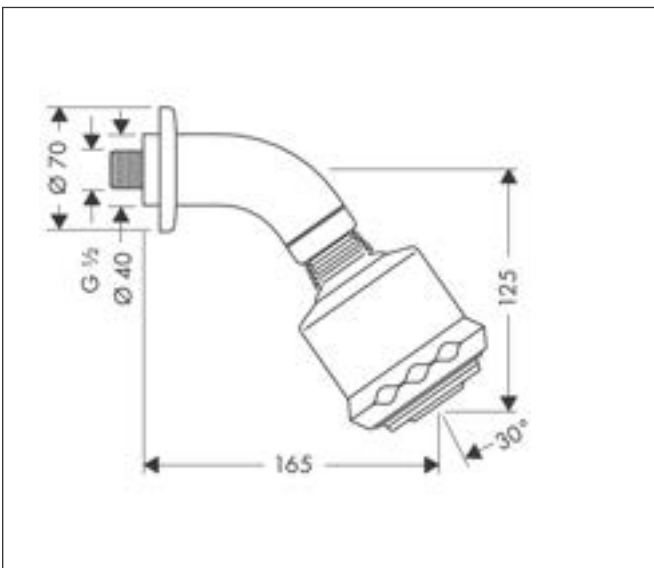

Drawing

Technology

Spray Types