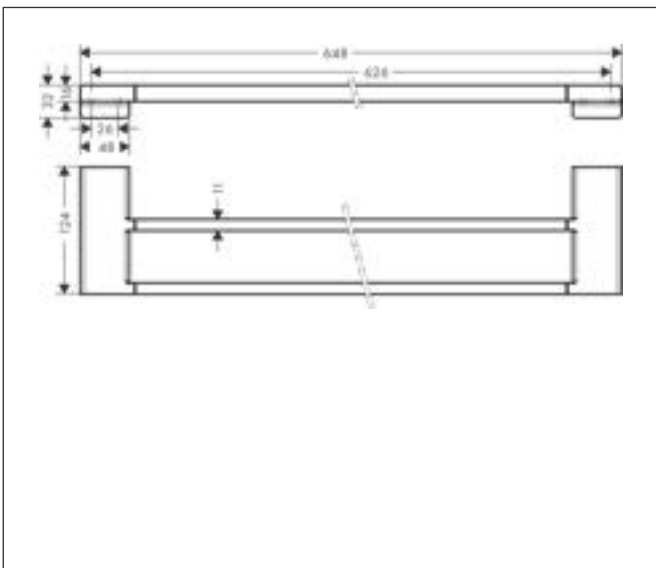

Brand hansgrohe
Art. Name **AddStoris** Double bath towel rail
Art. Nr. 41743670
Surface Matt Black
Pos. 45

Product picture

Features

- wall-mounted
- material: metal
- holder material: metal
- length: 648 mm
- with mounting material
- drilling distance: 626 mm
- diameter drill hole: 6 mm
- concealed fastening

Drawing