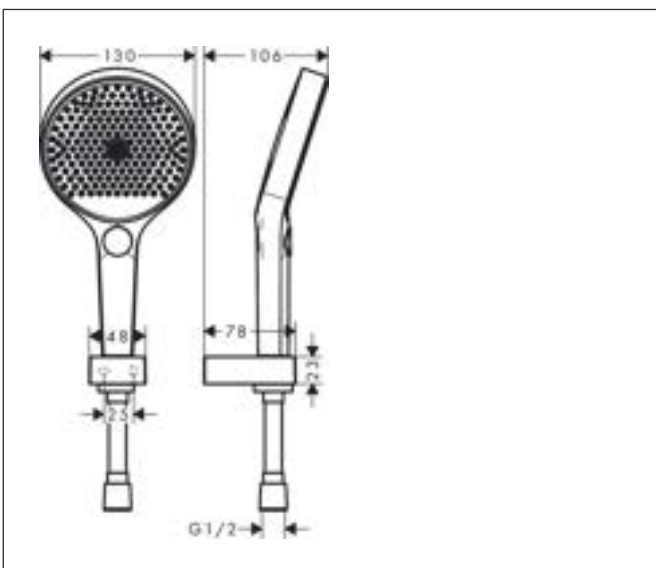

Drawing

Technology

Spray Types