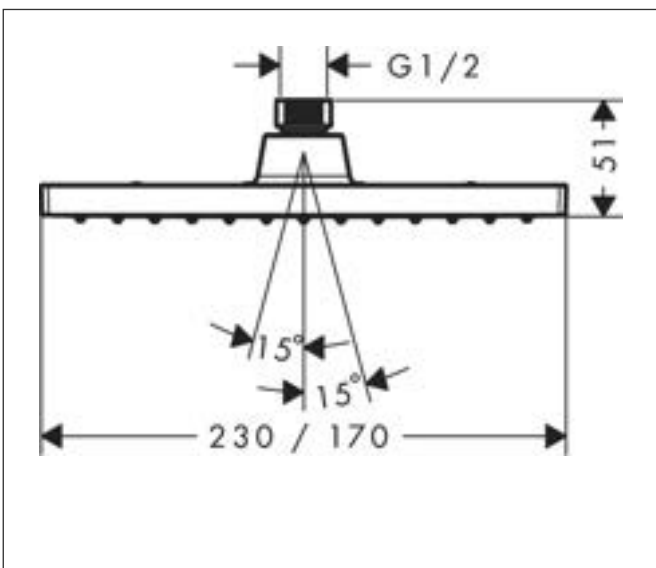

Drawing

Technology

Spray Types

Codes / Standards

- PIX 29865/IIA