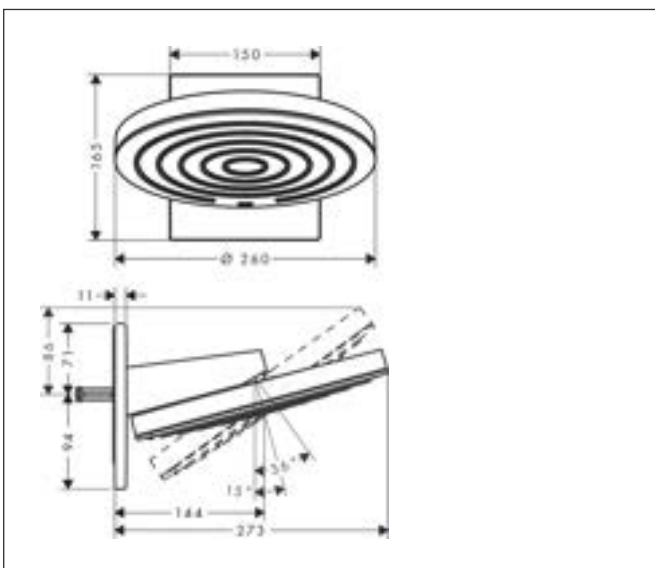

Drawing

Technology

Spray Types

Codes / Standards

- PIX 17580/IIA