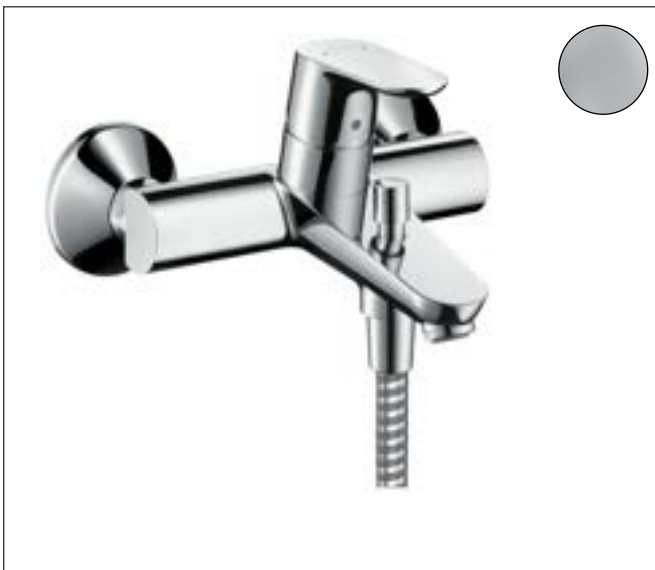

Drawing

Technology

Spray Types

Codes / Standards

- PIX 6993/IA

Brand hansgrohe
 Art. Name **Focus** Single lever bath mixer for exposed installation
 Art. Nr. 31940000
 Surface Chrome
 Pos. 30

Product picture