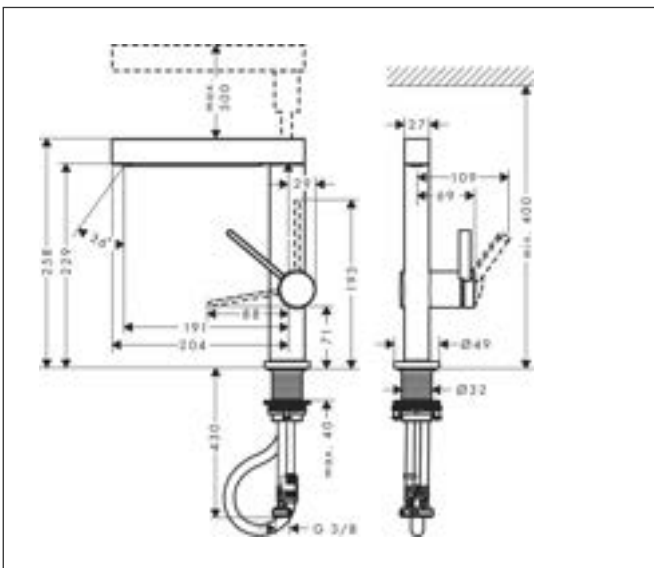

Drawing

Technology

Codes / Standards

- PIX 38085/100