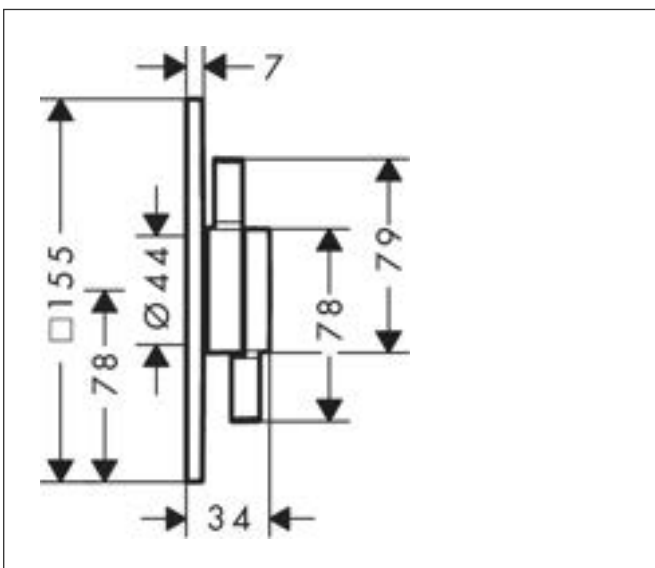

Drawing

Technology

Codes / Standards

- PIX 38572/ICB