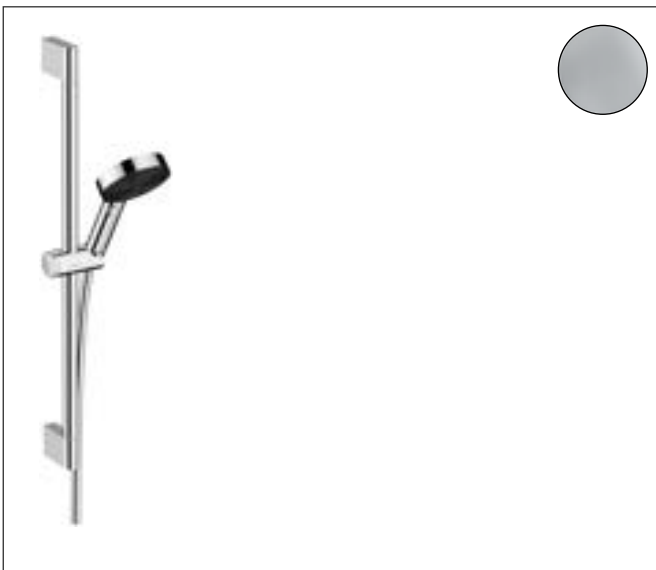

Product picture

Features

- consists of: hand shower, slider, shower bar, shower hose
- shower head size: 105 mm
- spray type: PowderRain, IntenseRain, Massage spray
- convenient spray selection via Select button
- maximum flow rate at 3 bar: 11,4 l/min
- minimum flow pressure: 1 bar
- operating pressure: min. 1 bar/max. 6 bar
- height-adjustable slider with locking push-button slider
- hand shower holder made of plastic/metal
- slider rotatable on the pipe for left or right operation
- wall mounting: screw fastening
- wall supports made of plastic
- profile pipe: round
- pipe length: 669 mm
- shower bar diameter: 22 mm
- drilling distance 625 mm
- shower hose with conical nut on both ends
- pivot connector prevents hose from tangling