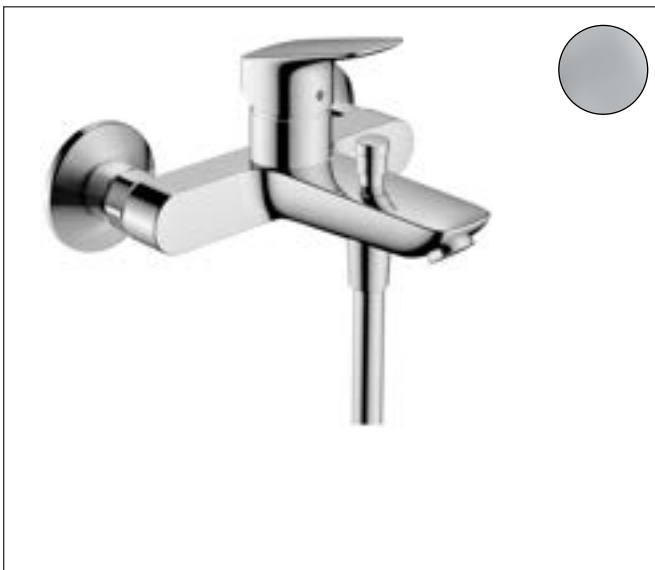

Drawing

Technology

Codes / Standards

- PA-IX 38074/IO

Brand hansgrohe
 Art. Name **Logis** Single lever bath mixer for exposed installation
 Art. Nr. 71400000
 Surface Chrome
 Pos. 68

Product picture

Features