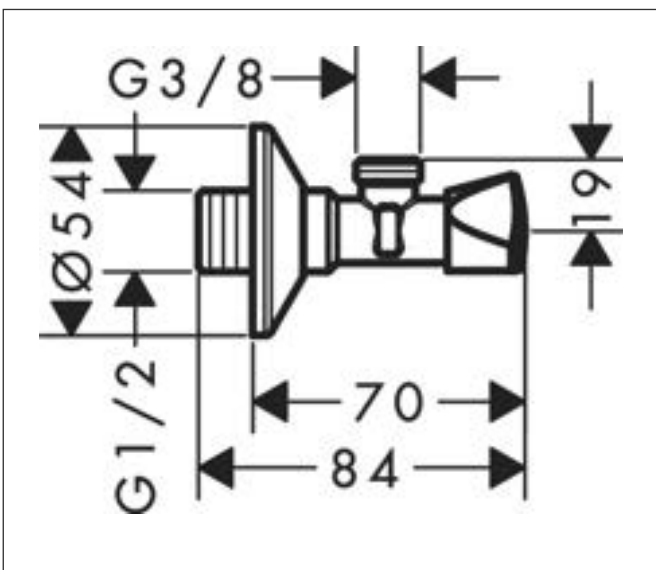

Drawing

Codes / Standards

- LGA_EN3822_PA-IX 797/IA