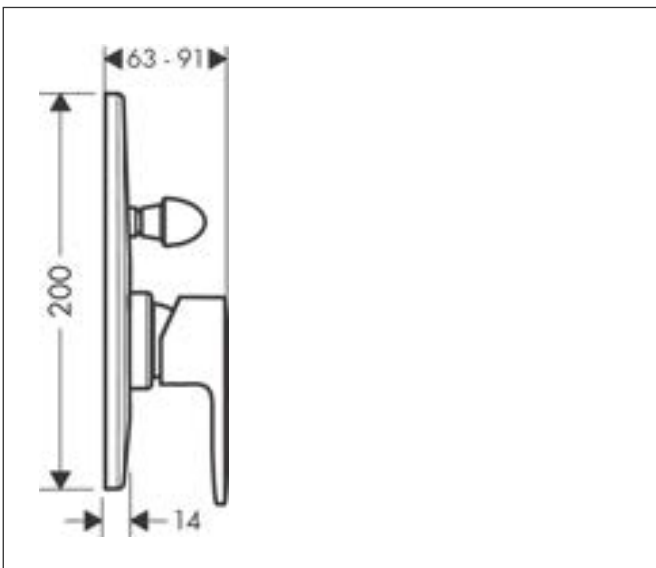

Drawing

Codes / Standards

- PIX 16997/IIDB