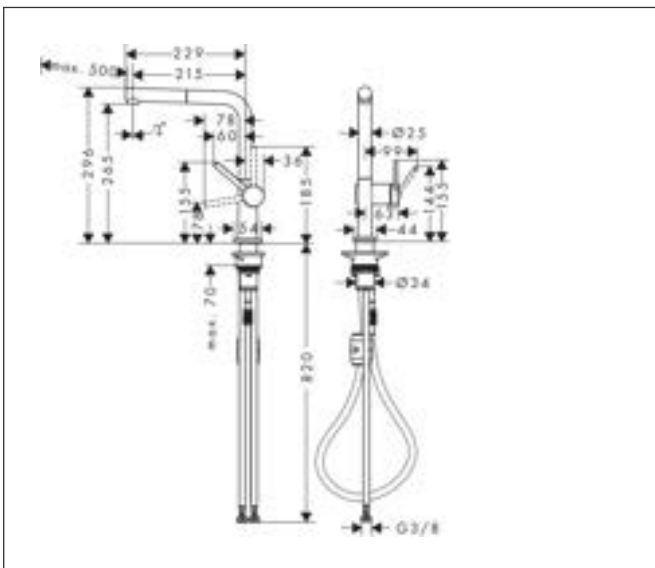

Drawing

Technology

Spray Types

Codes / Standards

- PIX 29741/10