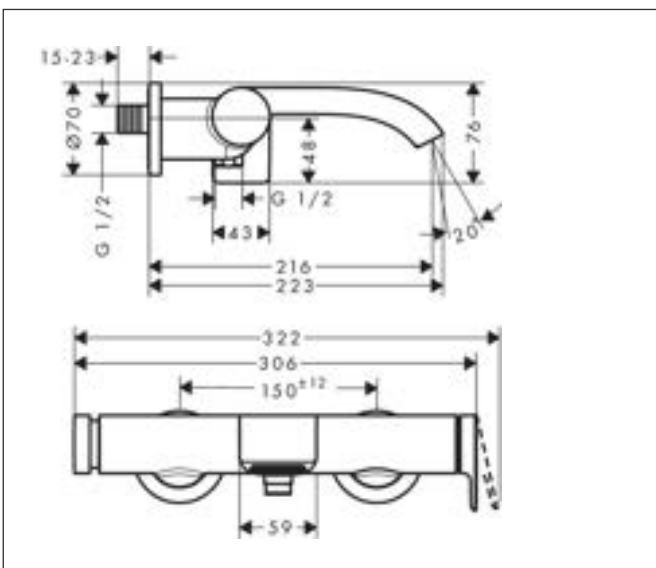

Drawing

Technology

Codes / Standards

- PA-IX 38142/IIOB