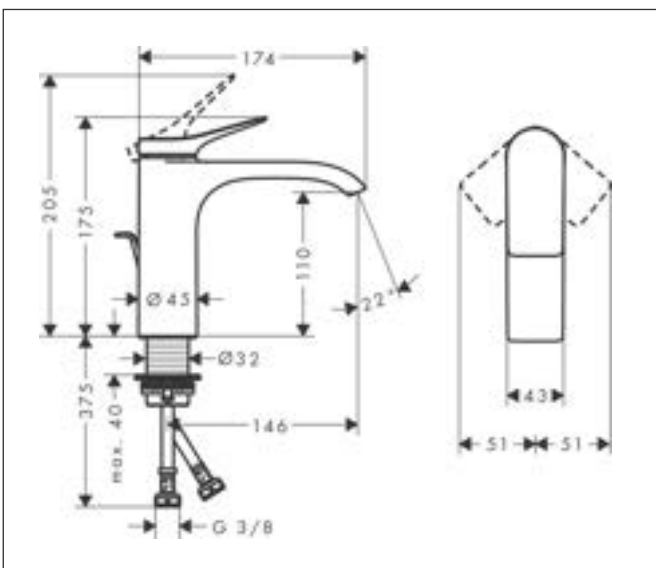

Drawing

Technology

Codes / Standards

- PA-IX 38139/IO