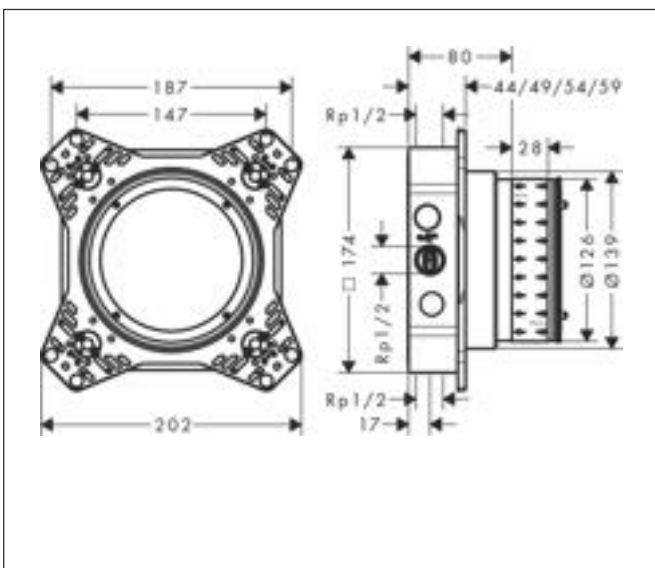

Drawing

Codes / Standards

- PA-IX 9712/II
- PA-IX 29612/IB
- PA-IX 9711/ID
- PA-IX 9062/IAA
- PA-IX 28384/IB

Features

- suitable for all new shower, bath tub and thermostat finish sets for concealed installation (ShowerSelect Comfort, DuoTurn)
- in conjunction with adapter plate (# 13588000) compatible with other concealed shower, bath tub and thermostat finish sets
- material: dezincification brass, EPP foam, heat and sound insulating
- connection thread Rp 1/2
- connection dimension: DN15
- rotationally-symmetric installation
- sound-decoupled installation
- flexible mounting ring for different mounting situations
- mounting ring adjustable in 5 mm steps
- mounting ring suitable for front and rear installation
- no shortening necessary thanks to sliding sleeve
- support aid for the spirit level
- integrated spirit level for correct horizontal and vertical alignment
- sealing foil permanently fixed
- power supply: M 16 flexible conduit
- minimum mounting depth: 80 mm
- maximum mounting depth: 108 mm

Technology