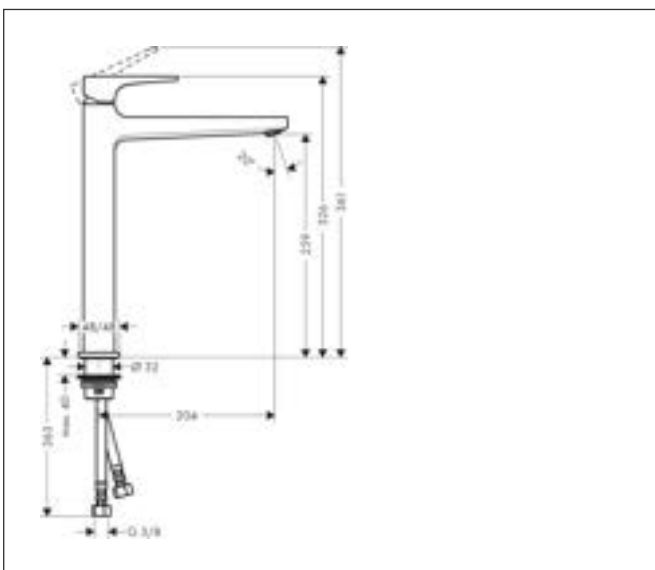

Drawing

Technology

Codes / Standards

- PA-IX 7295/IO