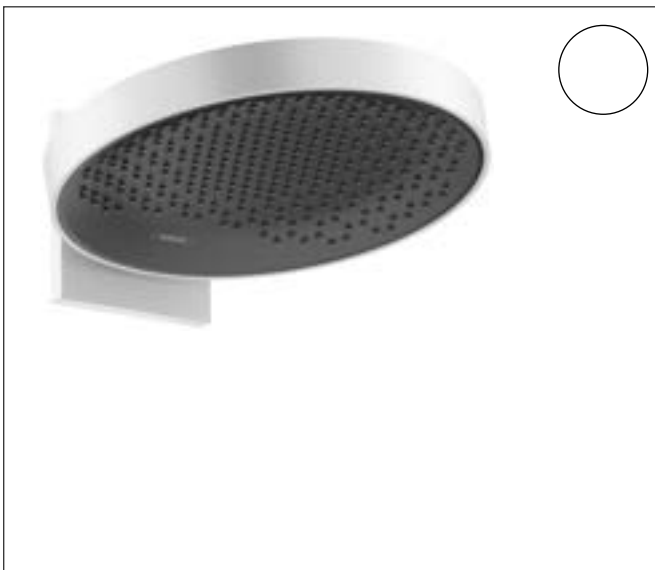

Drawing

Technology

Spray Types

Brand hansgrohe
 Art. Name **Rainfinity** Overhead shower 360 1jet with wall connector
 Art. Nr. 26230670
 Surface Matt Black
 Pos. 7

Product picture

Features

- consists of: overhead shower, wall connector
- shower head size: 360 mm
- spray type: PowderRain
- projection 381 mm
- middle spray disc: 205 mm
- frame: metal
- material spray disc: aluminium
- spray disc surface: graphite
- shower head vertically inclinable by 10-30°
- maximum flow rate at 3 bar: 21 l/min
- flow rate PowderRain spray (at 3 bar): 21 l/min
- function from: 16,5 l/min
- minimum flow pressure: 2 bar
- overhead shower removable for cleaning
- installation: wall
- connection thread G 1/2
- connection dimension: DN15
- not suitable for continuous flow water heaters

Drawing

Technology

Spray Types

Brand hansgrohe
 Art. Name **Rainfinity** Overhead shower 360 1jet with wall connector
 Art. Nr. 26230700
 Surface Matt White
 Pos. 8

Product picture

Features

- consists of: overhead shower, wall connector
- shower head size: 360 mm
- spray type: PowderRain
- projection 381 mm
- middle spray disc: 205 mm
- frame: metal
- material spray disc: aluminium
- spray disc surface: graphite
- shower head vertically inclinable by 10-30°
- maximum flow rate at 3 bar: 21 l/min
- flow rate PowderRain spray (at 3 bar): 21 l/min
- function from: 16,5 l/min
- minimum flow pressure: 2 bar
- overhead shower removable for cleaning
- installation: wall
- connection thread G 1/2
- connection dimension: DN15
- not suitable for continuous flow water heaters