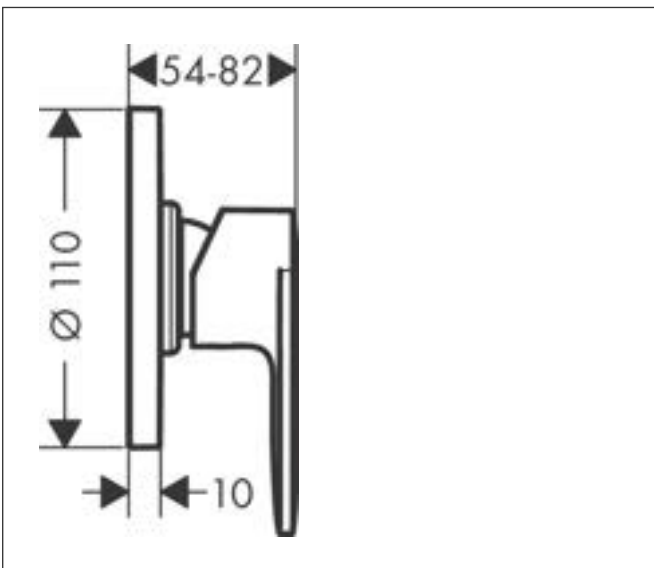

Brand	hansgrohe
Art. Name	Vernis Blend Single lever shower mixer for concealed installation
Art. Nr.	71649000
Surface	Chrome
Pos.	74

Product picture

Features

- 1 function
- maximum flow rate at 3 bar: 28,7 l/min
- number of handles: single lever
- ceramic cartridge
- temperature limitation adjustable
- min. operating pressure: 1 bar
- max. operating pressure: 10 bar
- connection type: basic set

Drawing