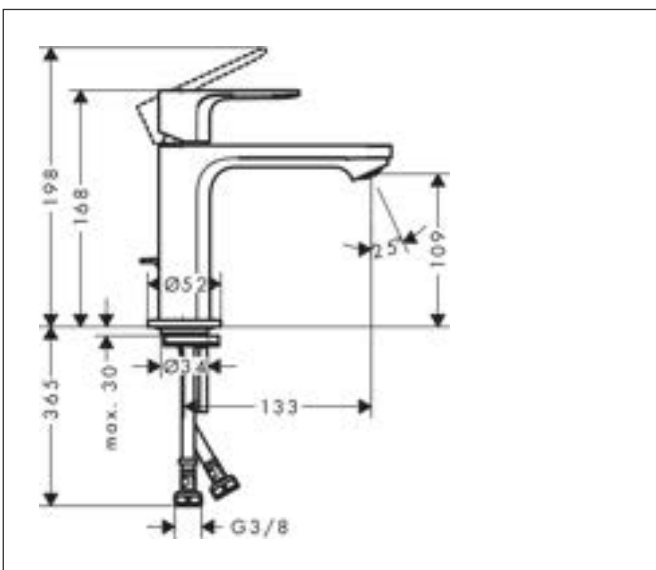

Drawing

Technology

Codes / Standards

- PA-IX 38265/IO