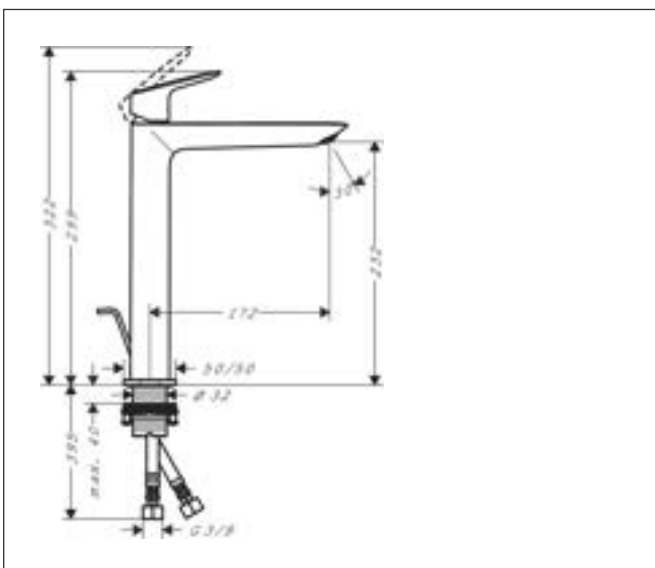

Drawing

Codes / Standards

- PA-IX 38074/10

Technology