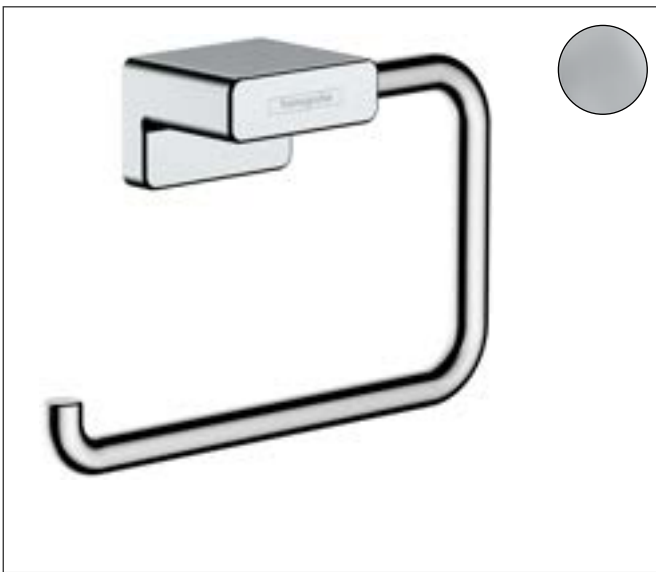

Brand hansgrohe
Art. Name **AddStoris** Toilet paper holder
Art. Nr. 41771000
Surface Chrome
Pos. 61

Product picture