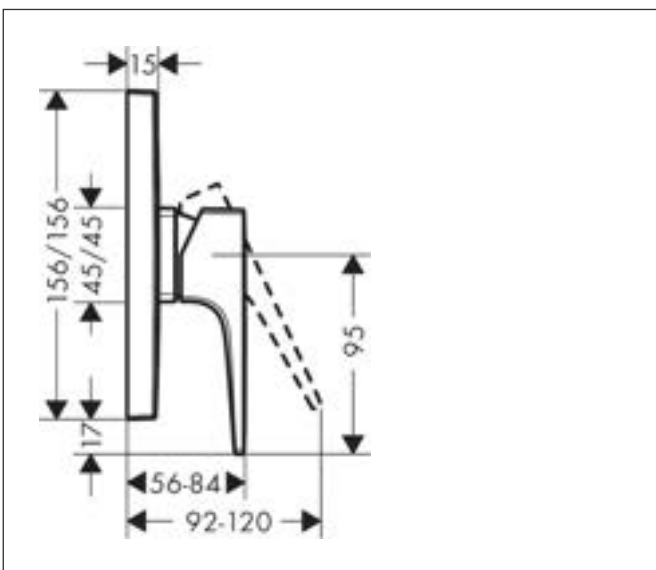

Drawing

Codes / Standards

- PA-IX 9710/IB