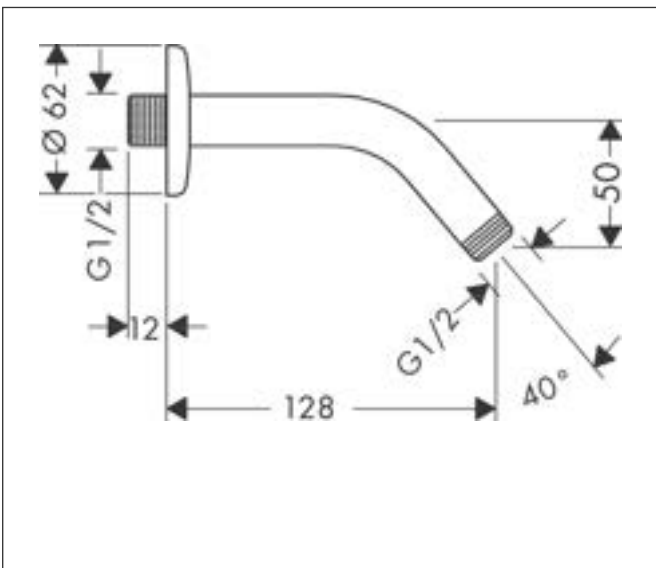

- length: 128 mm
- installation type: exposed installation
- material: brass
- connection type: G 1/2

Drawing

Brand hansgrohe
 Art. Name **FixFit** Wall outlet E without non-return valve
 Art. Nr. 27454000
 Surface Chrome
 Pos. 19