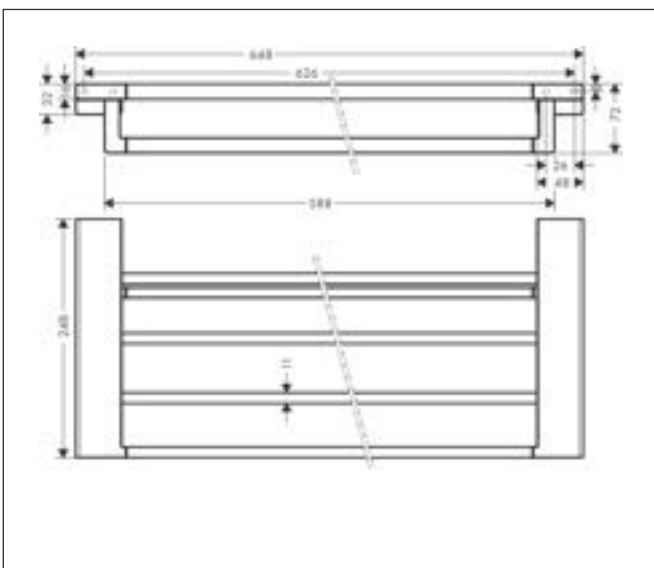

Brand hansgrohe
Art. Name **AddStoris** Towel rack with towel rail
Art. Nr. 41751000
Surface Chrome
Pos. 55

Product picture

Features

- wall-mounted
- material: metal
- holder material: plastic
- length: 648 mm
- with mounting material
- concealed fastening
- drilling distance: 626 mm
- diameter drill hole: 6 mm

Drawing