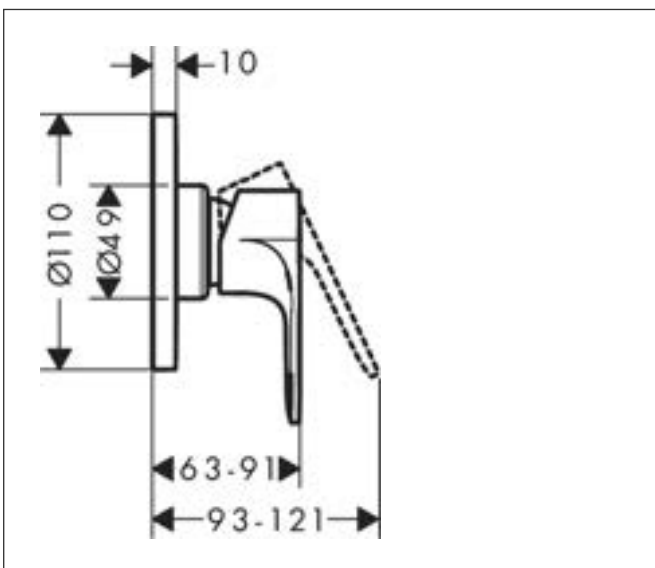

Brand hansgrohe
Art. Name **Rebris S** Single lever shower mixer for concealed installation
Art. Nr. 72649000
Surface Chrome
Pos. 80

red dot winner 2021

GERMAN DESIGN AWARD 2021

Product picture

Features

- 1 function
- maximum flow rate at 3 bar: 28,7 l/min
- number of handles: single lever
- min. operating pressure: 1 bar
- max. operating pressure: 10 bar
- connection type: basic set

Drawing