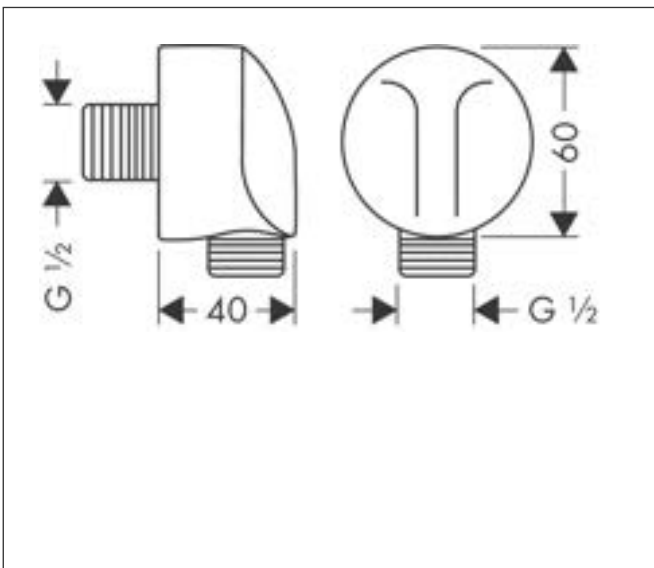

Brand hansgrohe
Art. Name **FixFit** Wall outlet E without non-return valve
Art. Nr. 27454700
Surface Matt White
Pos. 21

Product picture

Features

- plastic connection angle
- connection type: G 1/2
- for shower hoses with conical or cylindrical nut on both sides
- material cover: plastic

Drawing