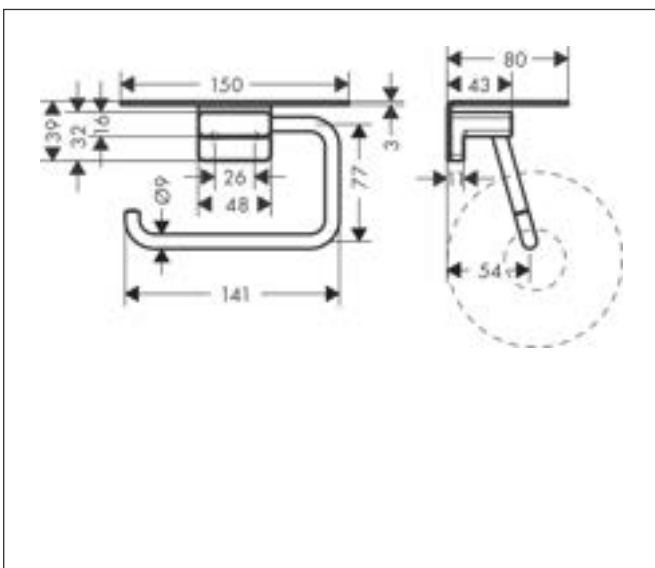

Brand hansgrohe
Art. Name **AddStoris** Toilet paper holder with shelf
Art. Nr. 41772000
Surface Chrome
Pos. 62

Product picture

Features

- wall-mounted
- material: metal
- with mounting material
- concealed fastening
- drilling distance: 26 mm
- diameter drill hole: 6 mm
- Size of shelf: 150 x 80 mm

Drawing