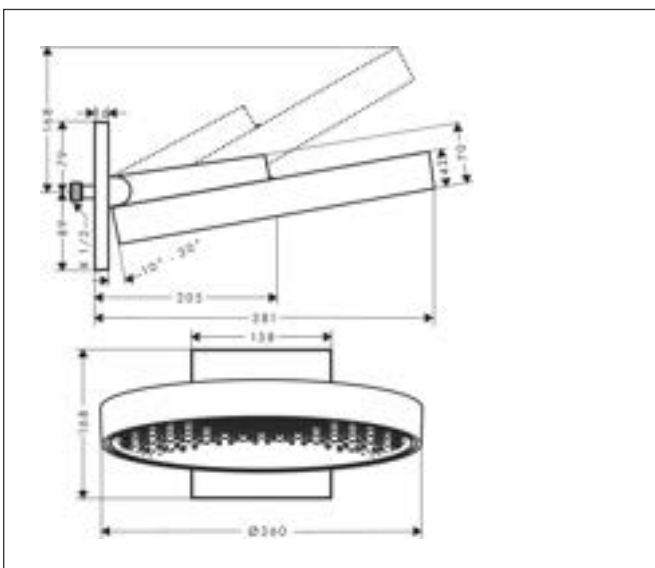

Drawing

Technology

Spray Types