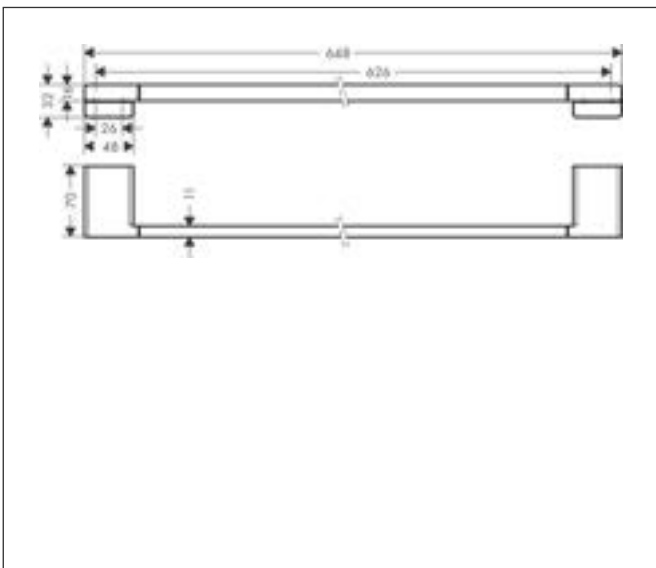

Drawing

Brand hansgrohe
 Art. Name **AddStoris** Bath towel rail
 Art. Nr. 41747000
 Surface Chrome
 Pos. 49

Product picture

Features

- wall-mounted
- material: metal
- holder material: metal
- length: 648 mm
- with mounting material
- drilling distance: 626 mm
- diameter drill hole: 6 mm
- concealed fastening

Drawing

Brand hansgrohe
 Art. Name **AddStoris** Bath towel rail
 Art. Nr. 41747670
 Surface Matt Black
 Pos. 50

Product picture

Features

- wall-mounted
- material: metal
- holder material: metal
- length: 648 mm
- with mounting material
- drilling distance: 626 mm
- diameter drill hole: 6 mm
- concealed fastening