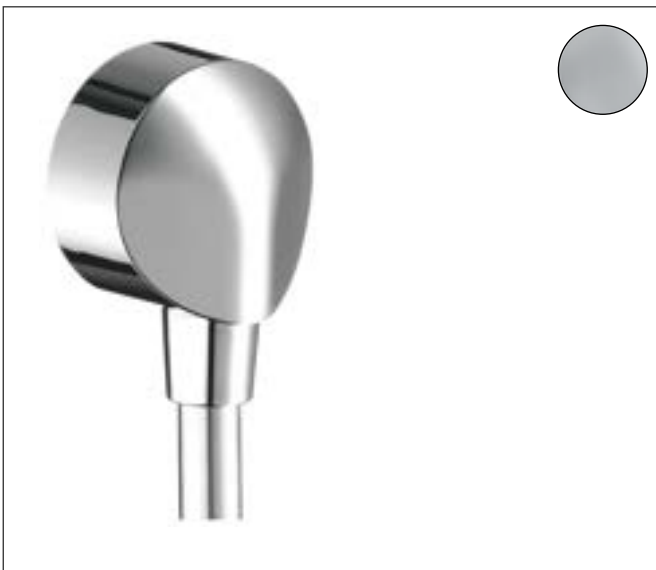

Brand hansgrohe
Art. Name **FixFit** Wall outlet E without non-return valve
Art. Nr. 27454000
Surface Chrome
Pos. 19

Product picture