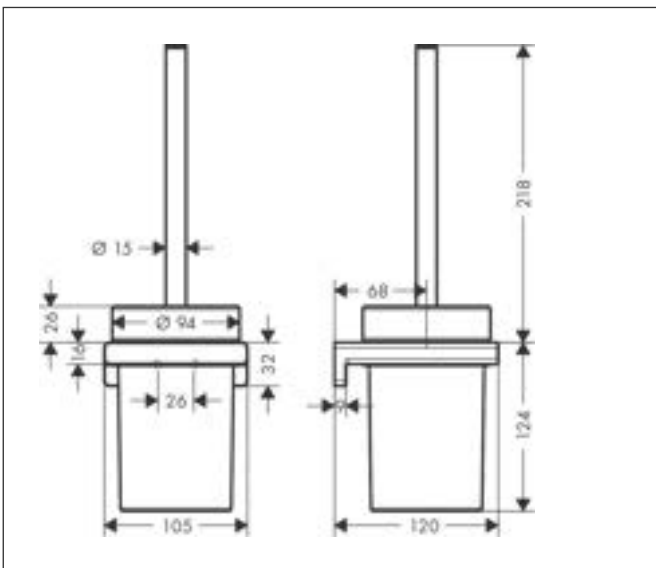

Brand hansgrohe
Art. Name **AddStoris** Toilet brush holder wall-mounted
Art. Nr. 41752670
Surface Matt Black
Pos. 57

Product picture

Features

- wall-mounted
- material: metal, glass
- material recess: matt glass
- with removable insert
- with mounting material
- concealed fastening
- drilling distance 26 mm
- diameter drill hole: 6 mm

Drawing