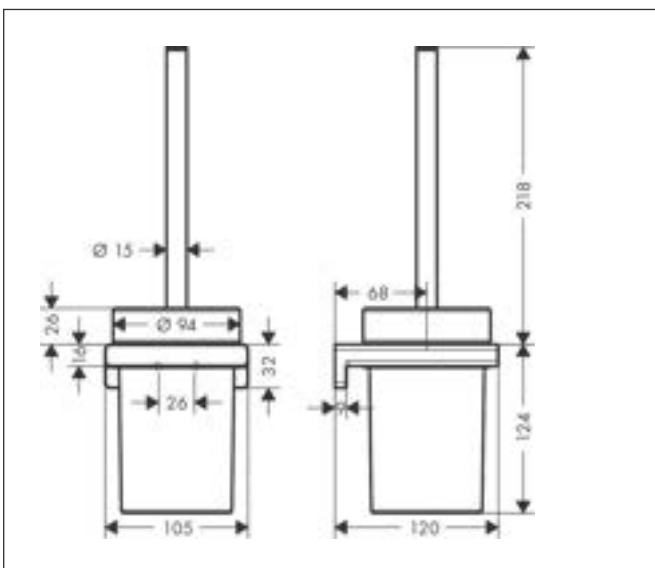

Brand hansgrohe
Art. Name **AddStoris** Toilet brush holder wall-mounted
Art. Nr. 41752000
Surface Chrome
Pos. 56

Product picture

Features

- wall-mounted
- material: metal, glass
- material recess: matt glass
- with removable insert
- with mounting material
- concealed fastening
- drilling distance 26 mm
- diameter drill hole: 6 mm

Drawing