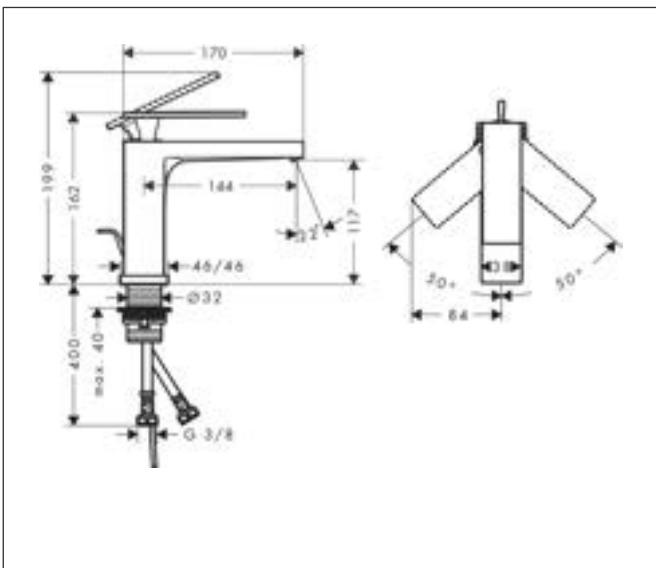

Drawing

Technology

Codes / Standards

- PA-IX 38541/IO