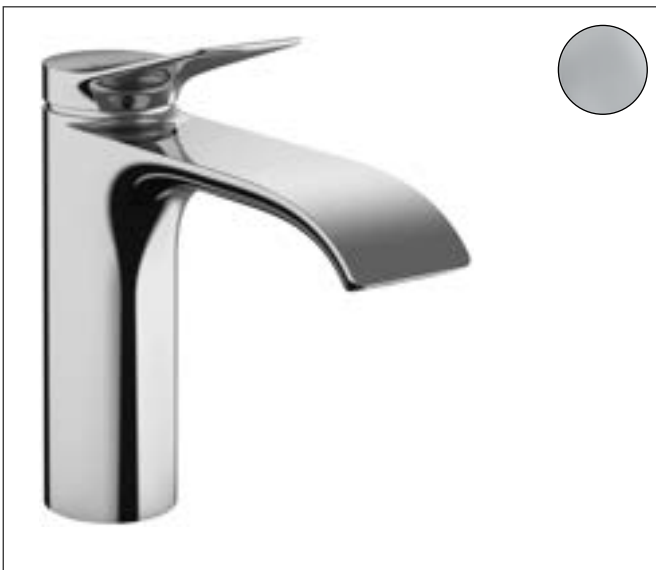

Drawing

Technology

Codes / Standards

- PA-IX 38139/IO

Brand hansgrohe
 Art. Name **Vivenis** Single lever basin mixer 110 with pop-up waste set
 Art. Nr. 75020000
 Surface Chrome
 Pos. 87

Product picture

Features