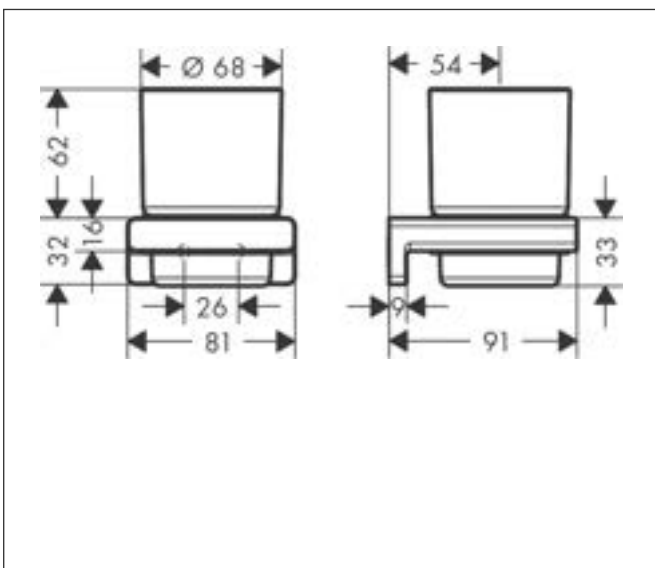

Brand hansgrohe
Art. Name **AddStoris** Toothbrush tumbler
Art. Nr. 41749670
Surface Matt Black
Pos. 54

Product picture

Features

- wall-mounted
- material: metal, matt glass
- holder material: metal
- with mounting material
- concealed fastening
- drilling distance: 26 mm
- diameter drill hole: 6 mm

Drawing