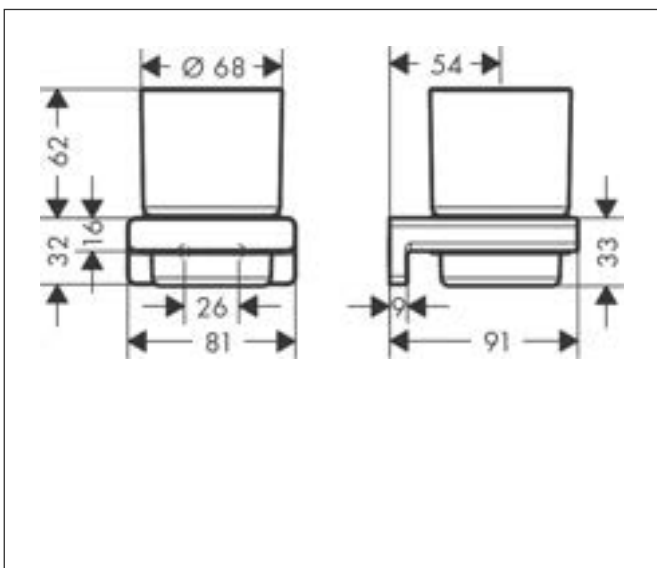

Brand hansgrohe
Art. Name **AddStoris** Toothbrush tumbler
Art. Nr. 41749000
Surface Chrome
Pos. 53

Product picture

Features

- wall-mounted
- material: metal, matt glass
- holder material: metal
- with mounting material
- concealed fastening
- drilling distance: 26 mm
- diameter drill hole: 6 mm

Drawing