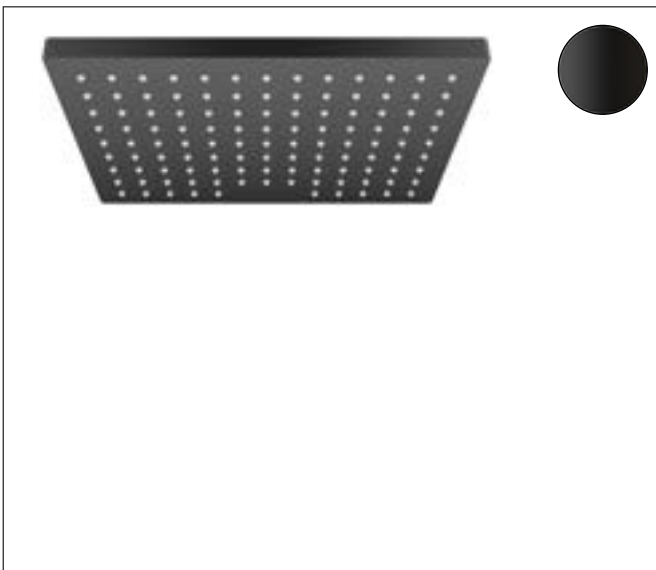

Brand hansgrohe
Art. Name **Vernis Shape** Overhead shower 230 1jet
Art. Nr. 26281670
Surface Matt Black
Pos. 11

Product picture

Features

- shower head size: 230 x 170 mm
- spray type: Rain
- ball-joint: overhead shower angle adjustable
- material spray disc: plastic
- maximum flow rate at 3 bar: 12,4 l/min
- function from: 5,2 l/min
- minimum flow pressure: 0,6 bar
- overhead shower removable for cleaning
- installation: ceiling or wall
- connection thread G 1/2
- connection dimension: DN15
- suitable for continuous flow water heaters
- pressure: low