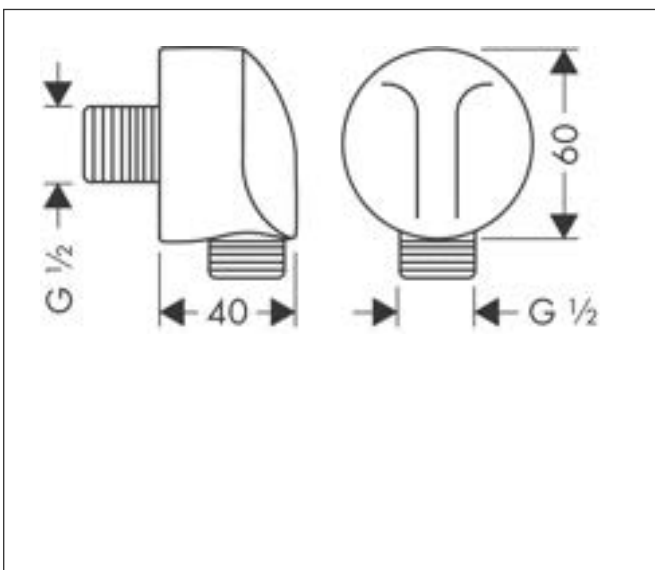

Brand hansgrohe
Art. Name **FixFit** Wall outlet E without non-return valve
Art. Nr. 27454670
Surface Matt Black
Pos. 20

Product picture

Features

- plastic connection angle
- connection type: G 1/2
- for shower hoses with conical or cylindrical nut on both sides
- material cover: plastic

Drawing