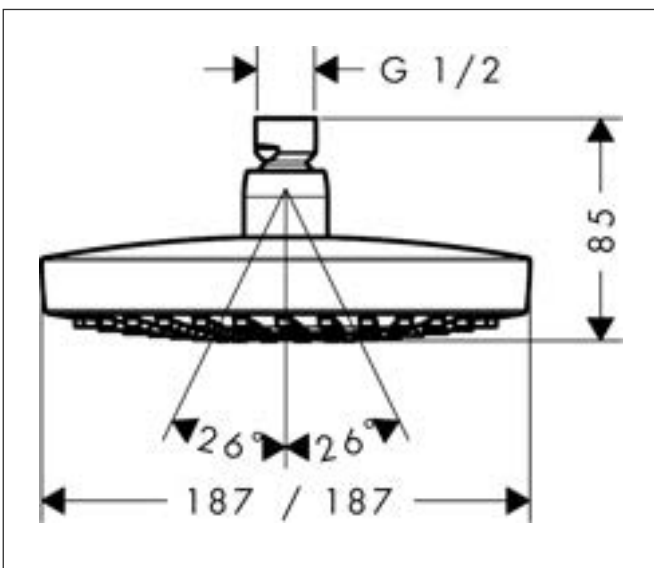

Drawing

Technology

Spray Types