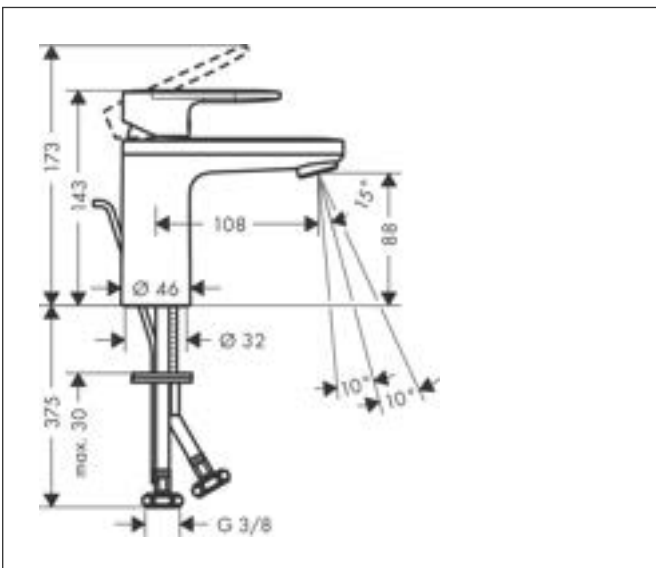

Drawing

Technology

Codes / Standards

- PA-IX 38010/IO