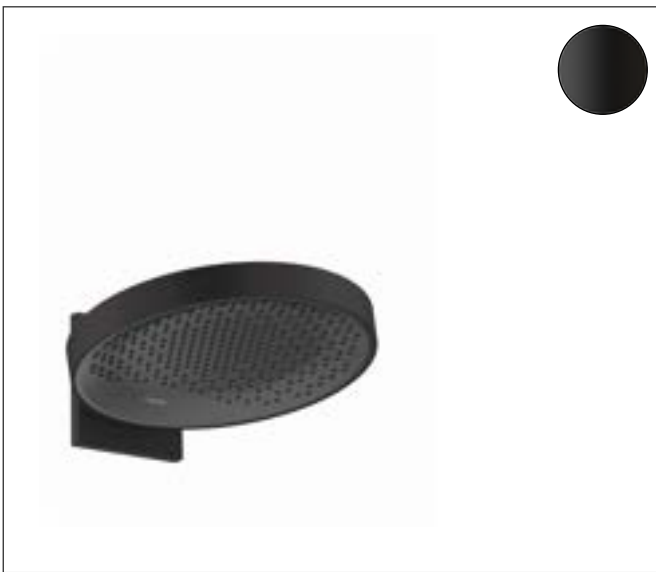

Drawing

Technology

Spray Types

Brand hansgrohe
 Art. Name **Rainfinity** Overhead shower 360 1jet with wall connector
 Art. Nr. 26230670
 Surface Matt Black
 Pos. 7

Product picture

Features

- consists of: overhead shower, wall connector
- shower head size: 360 mm
- spray type: PowderRain
- projection 381 mm
- middle spray disc: 205 mm
- frame: metal
- material spray disc: aluminium
- spray disc surface: graphite
- shower head vertically inclinable by 10-30°
- maximum flow rate at 3 bar: 21 l/min
- flow rate PowderRain spray (at 3 bar): 21 l/min
- function from: 16,5 l/min
- minimum flow pressure: 2 bar
- overhead shower removable for cleaning
- installation: wall
- connection thread G 1/2
- connection dimension: DN15
- not suitable for continuous flow water heaters