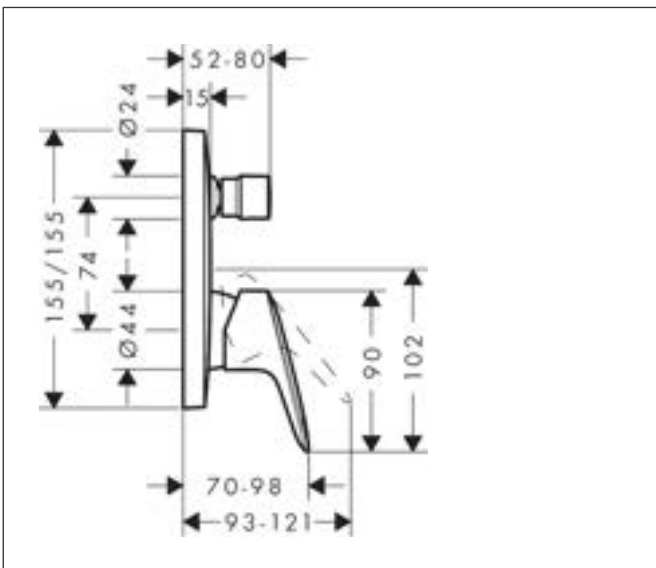

Drawing

Codes / Standards

- PA-IX 9709/ICC