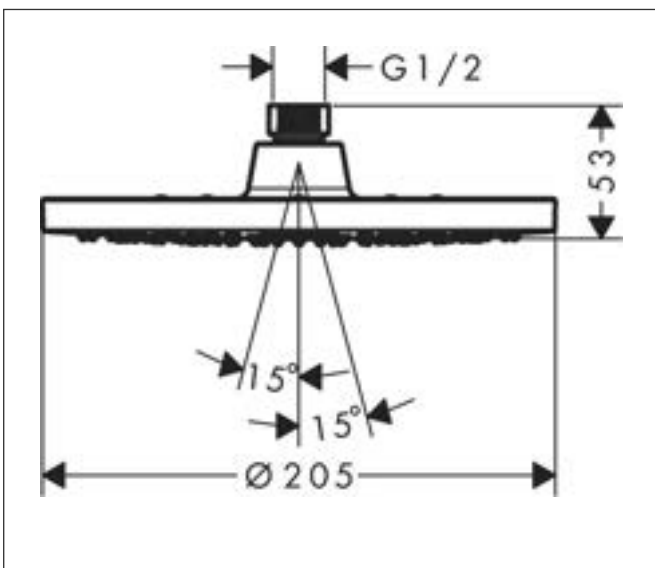

Drawing

Technology

Spray Types

Codes / Standards

- PIX 29868/IIA