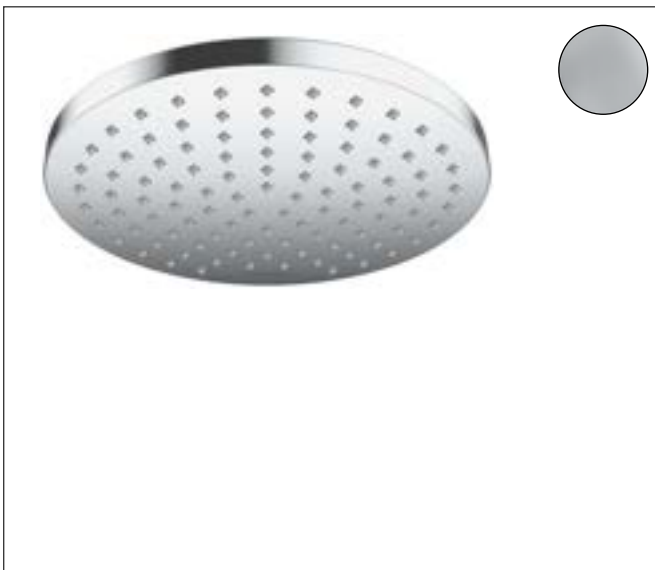

Drawing

Technology

Spray Types

Codes / Standards

- P-IX 29790/IIB

Brand hansgrohe
 Art. Name **Vernis Blend** Overhead shower 200 1jet
 Art. Nr. 26271000
 Surface Chrome
 Pos. 10

Product picture

Features